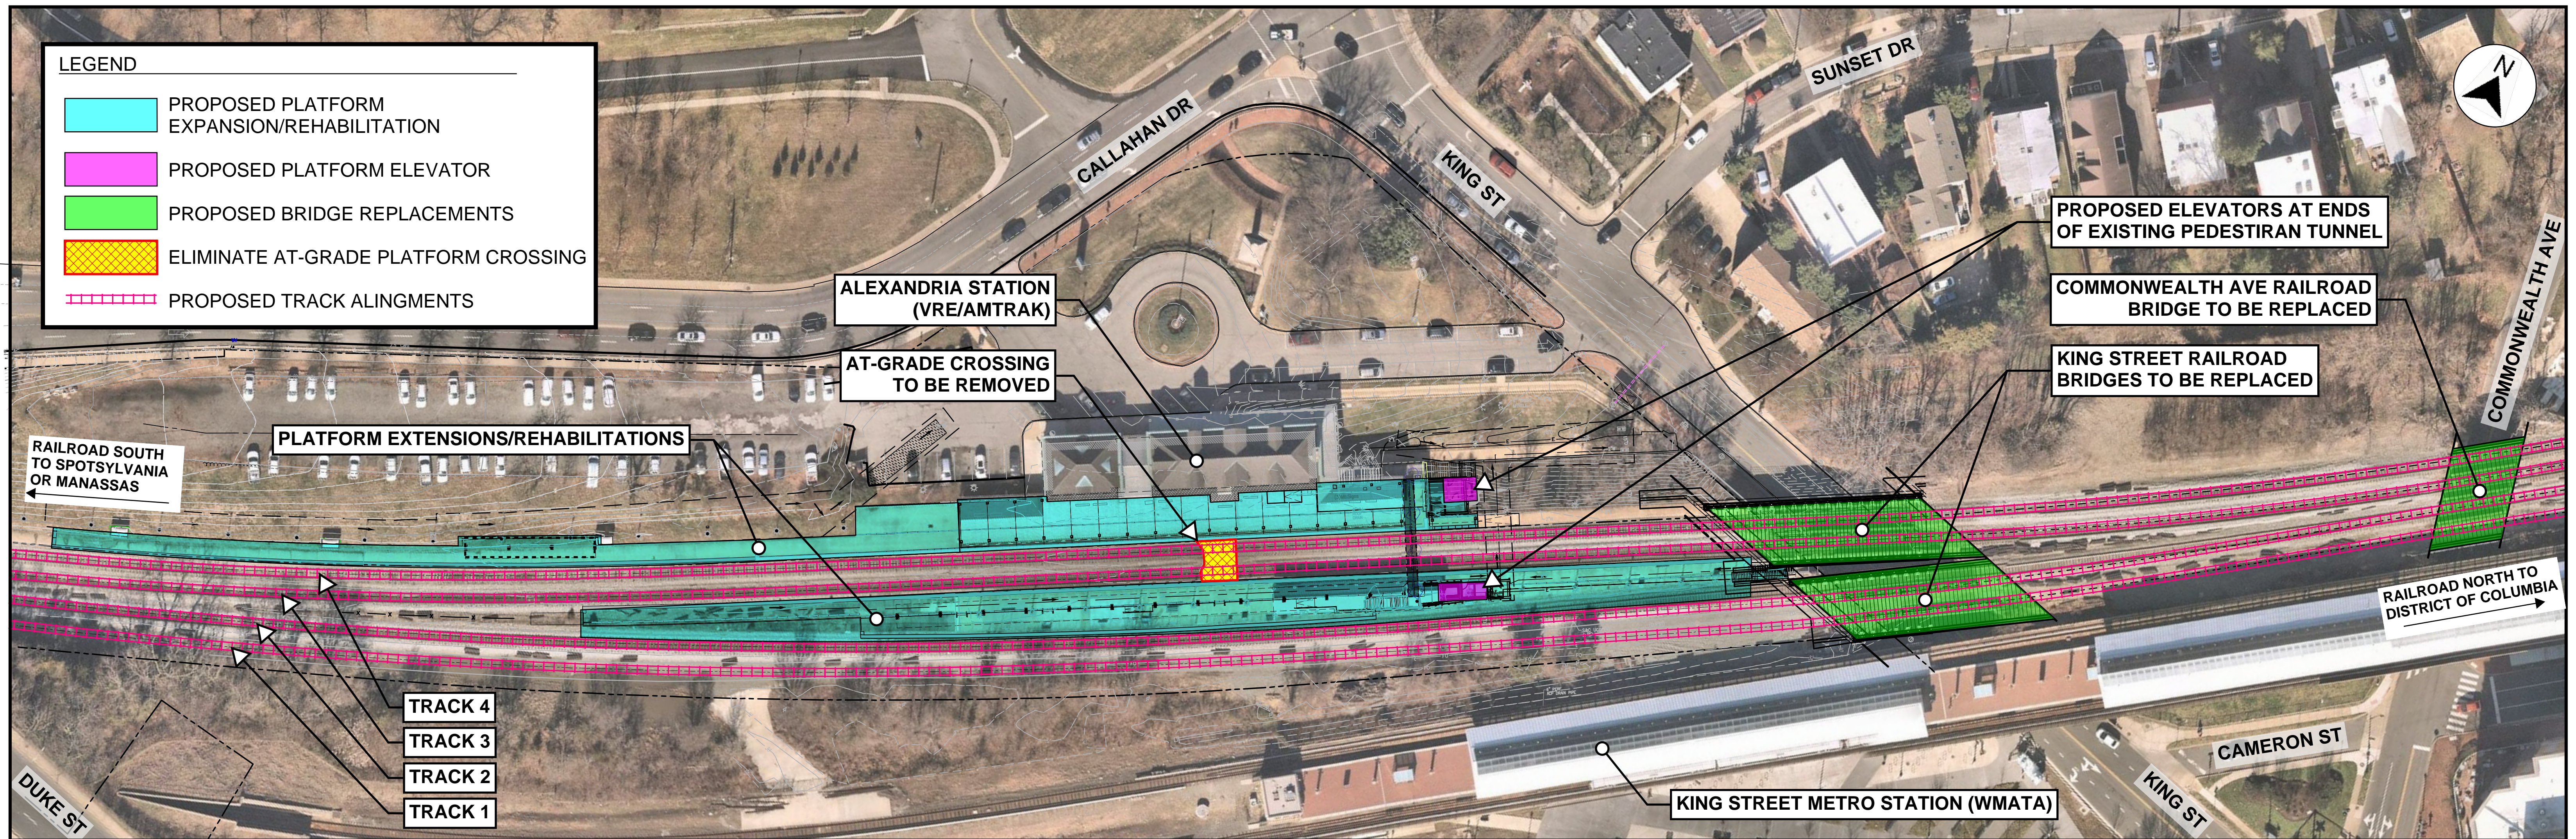

EAST ELEVATOR CONCEPT (LOOKING WEST)

VRE ALEXANDRIA STATION IMPROVEMENTS PROJECT

WEST ELEVATOR CONCEPT (LOOKING SOUTH)