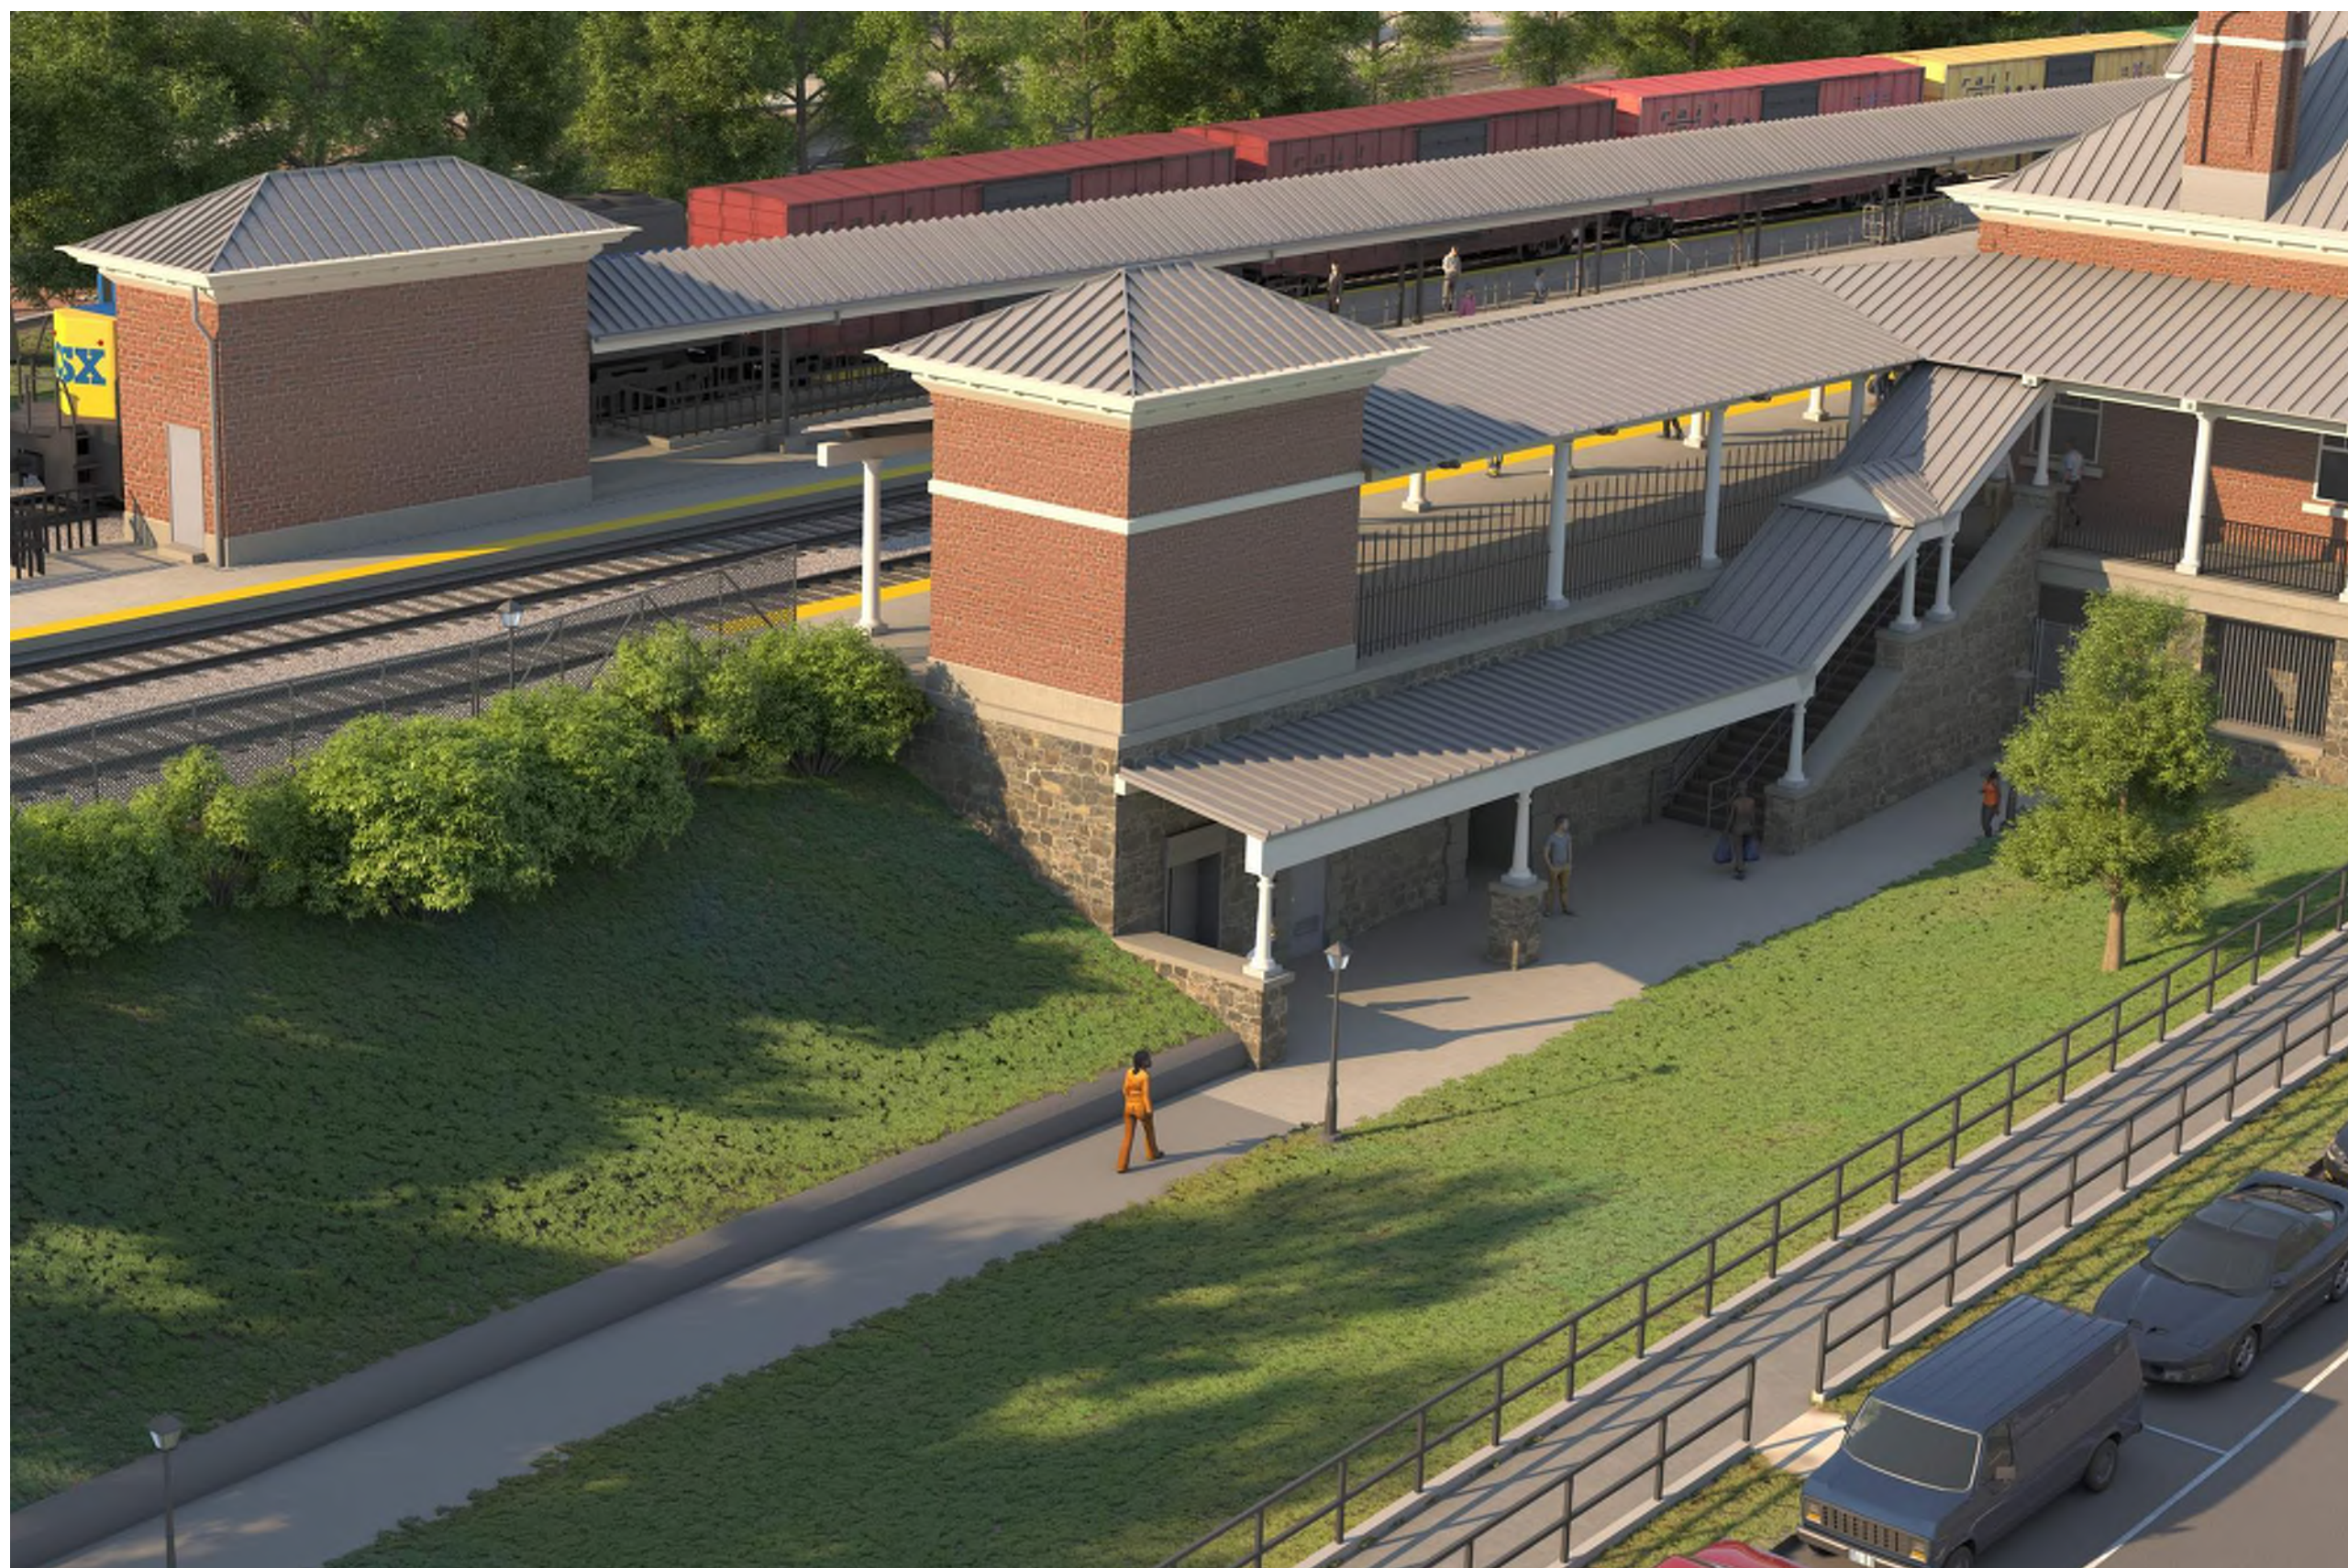

VRE ALEXANDRIA STATION IMPROVEMENTS PROJECT