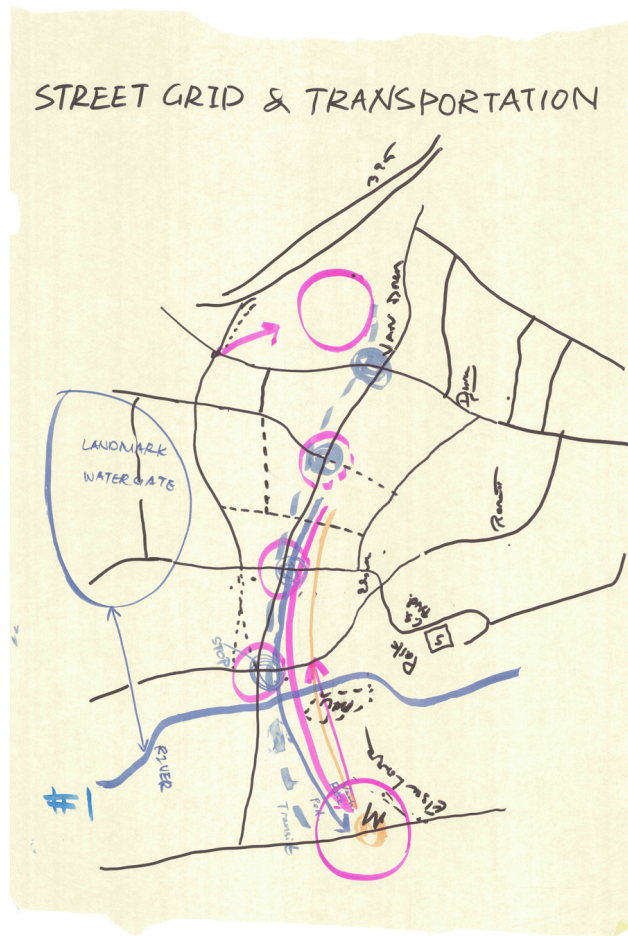

City of Alexandria  
Landmark/Van Dorn Area Plan  
Community Planning and Design Workshop May 3, 2008

Mapping Success

Afternoon Session  
Breakout Group Maps

Group 1. Street Grid and Transportation

Group 1. Redevelopment Potential

Group 1. Land Use