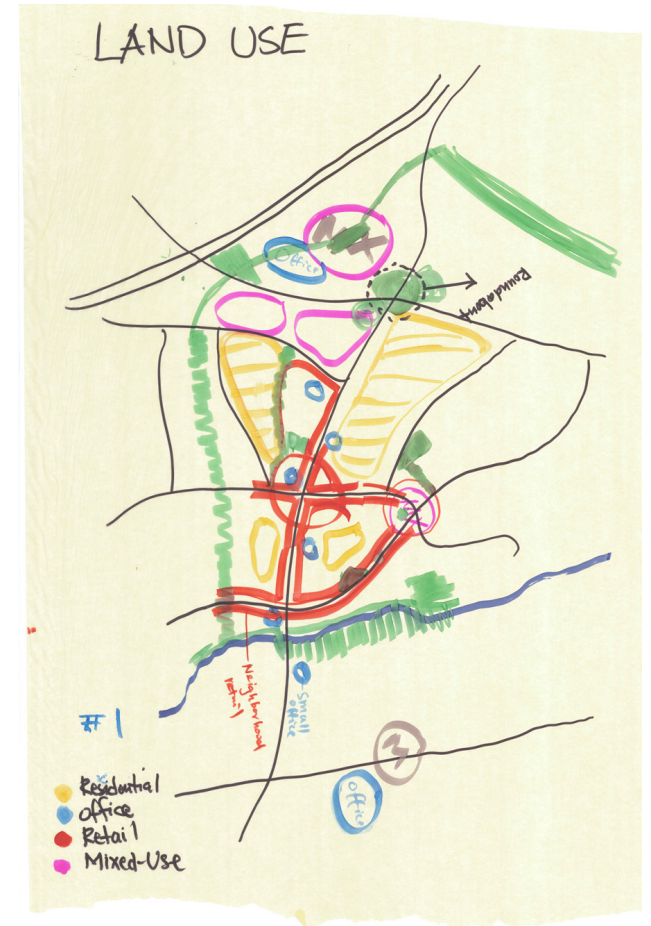

City of Alexandria  
Landmark/Van Dorn Area Plan  
Community Planning and Design Workshop May 3, 2008

Mapping Success

Afternoon Session  
Breakout Group Maps

Group 1. Street Grid and Transportation

Group 1. Redevelopment Potential

Group 1. Land Use