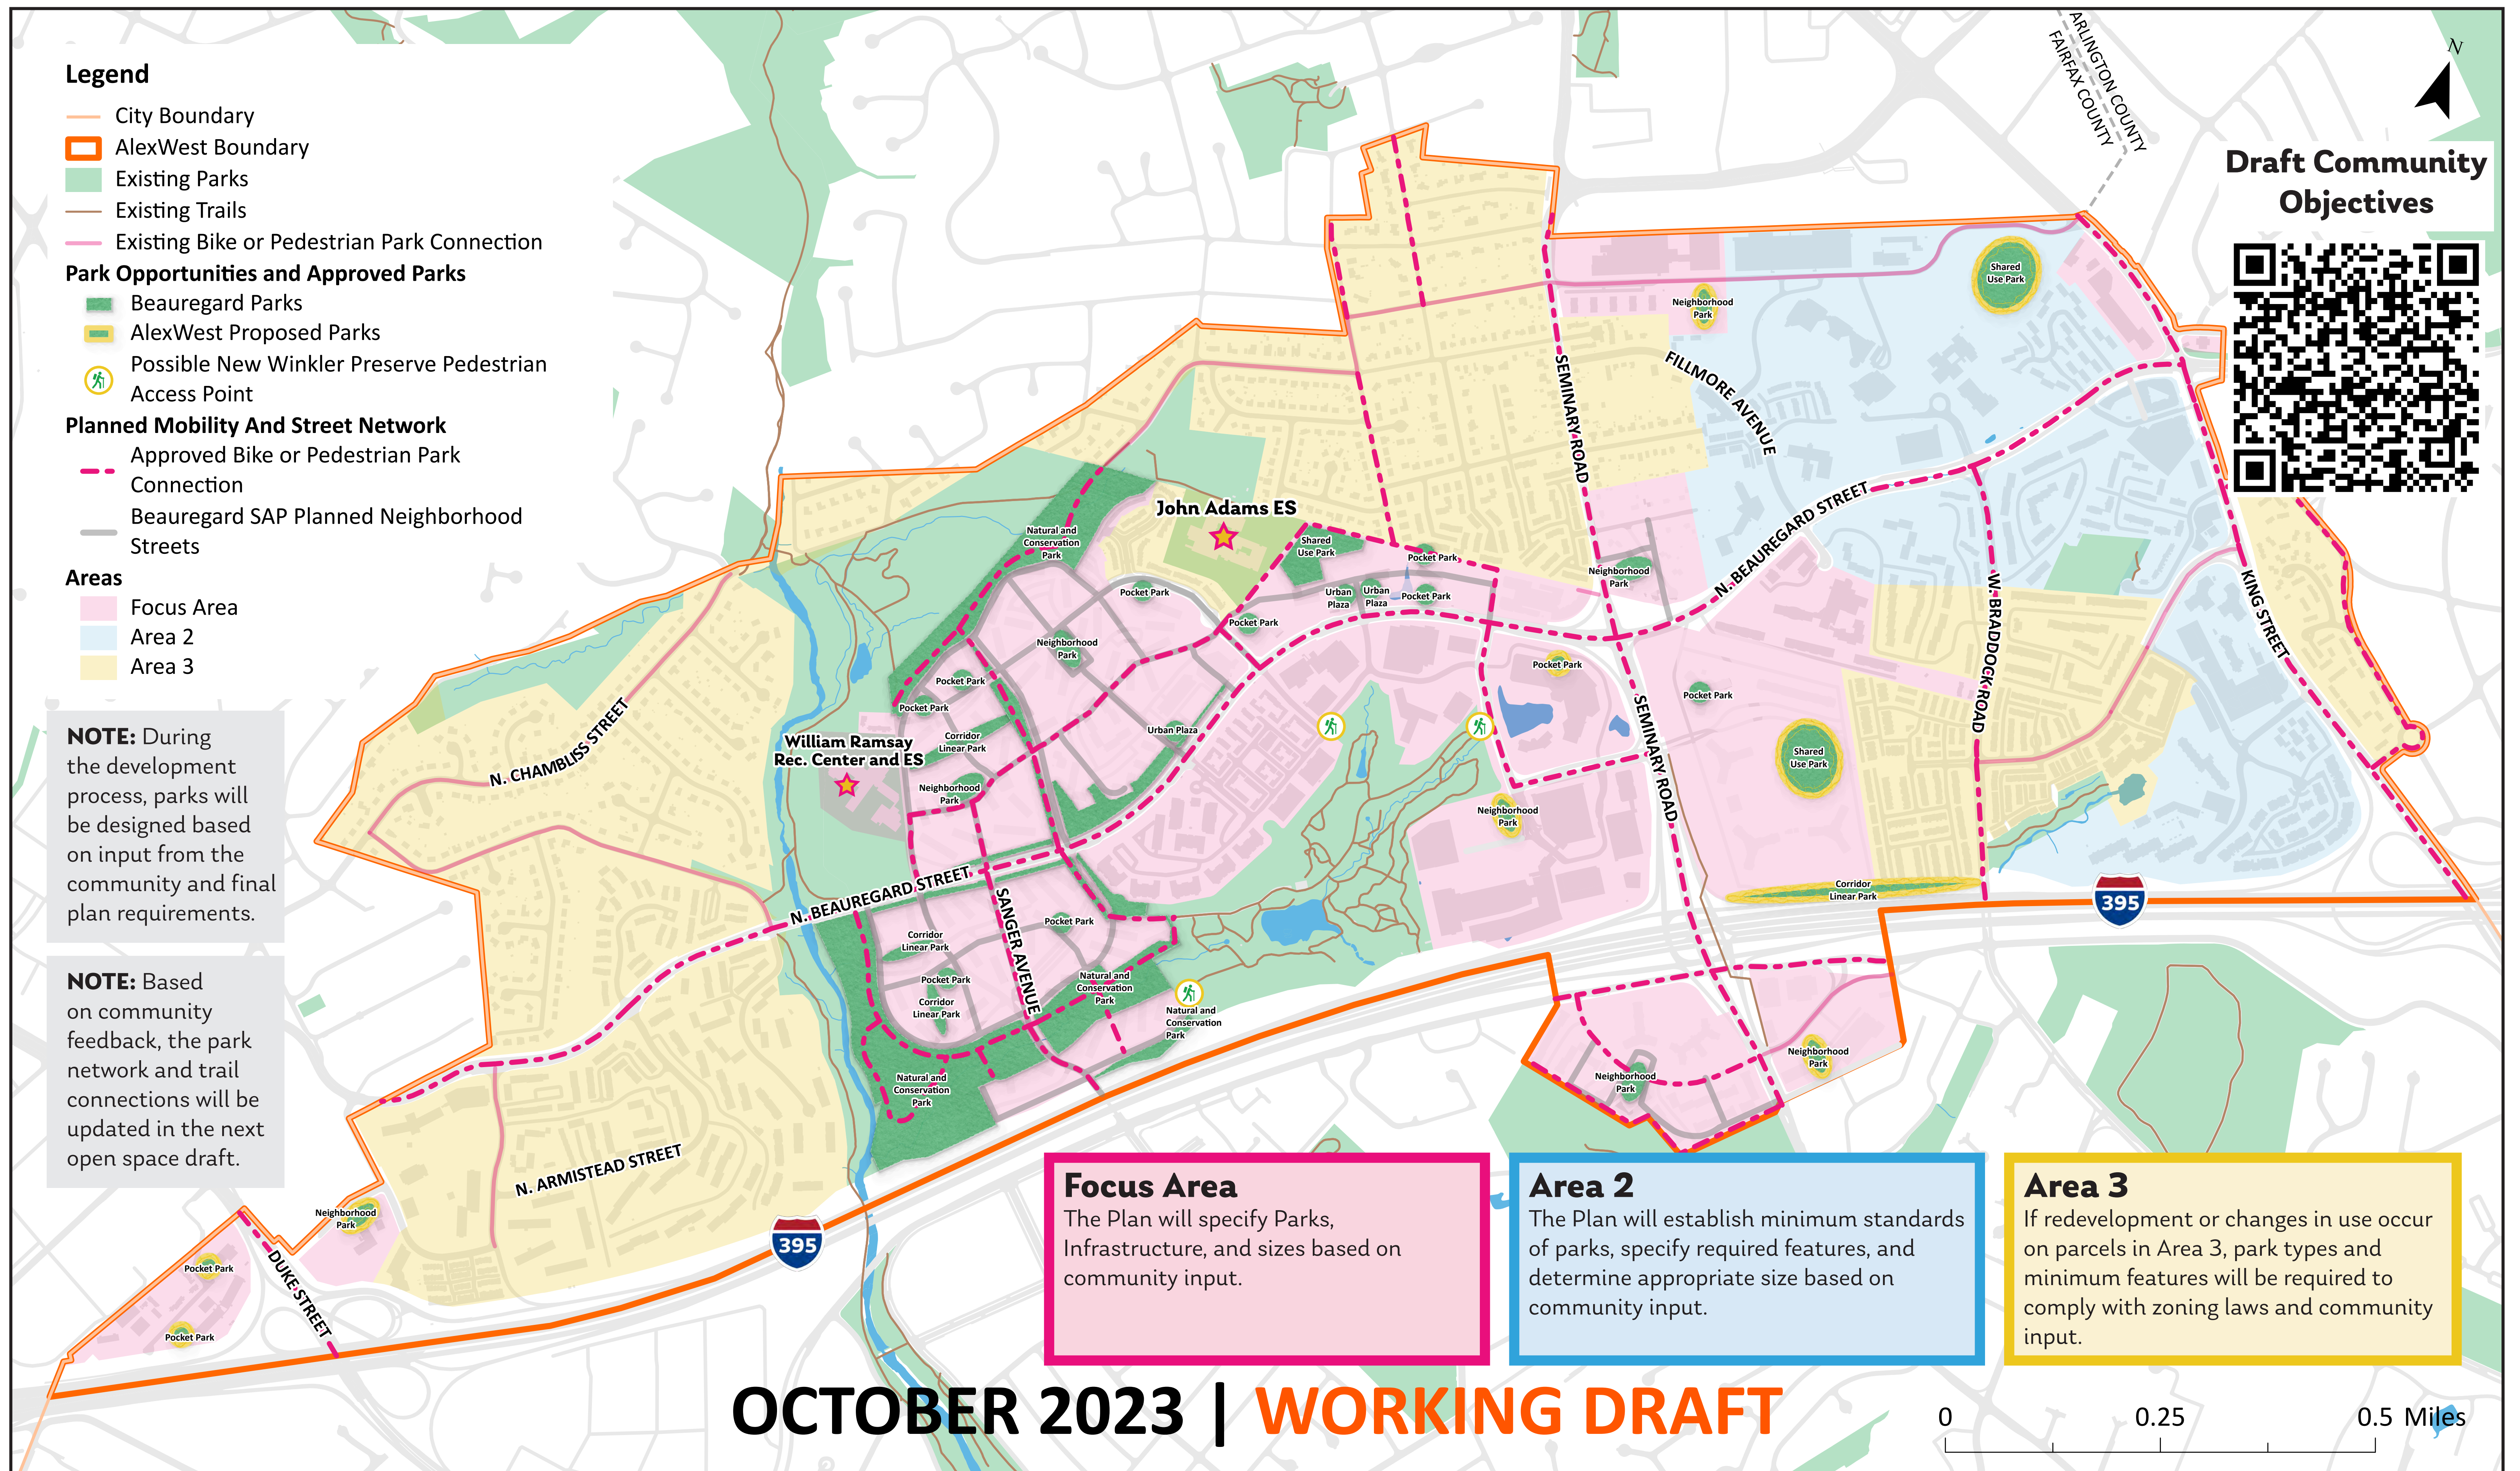

Park Opportunities and Approved Parks AlexWEST

Place sticky notes with your thoughts directly on the map: