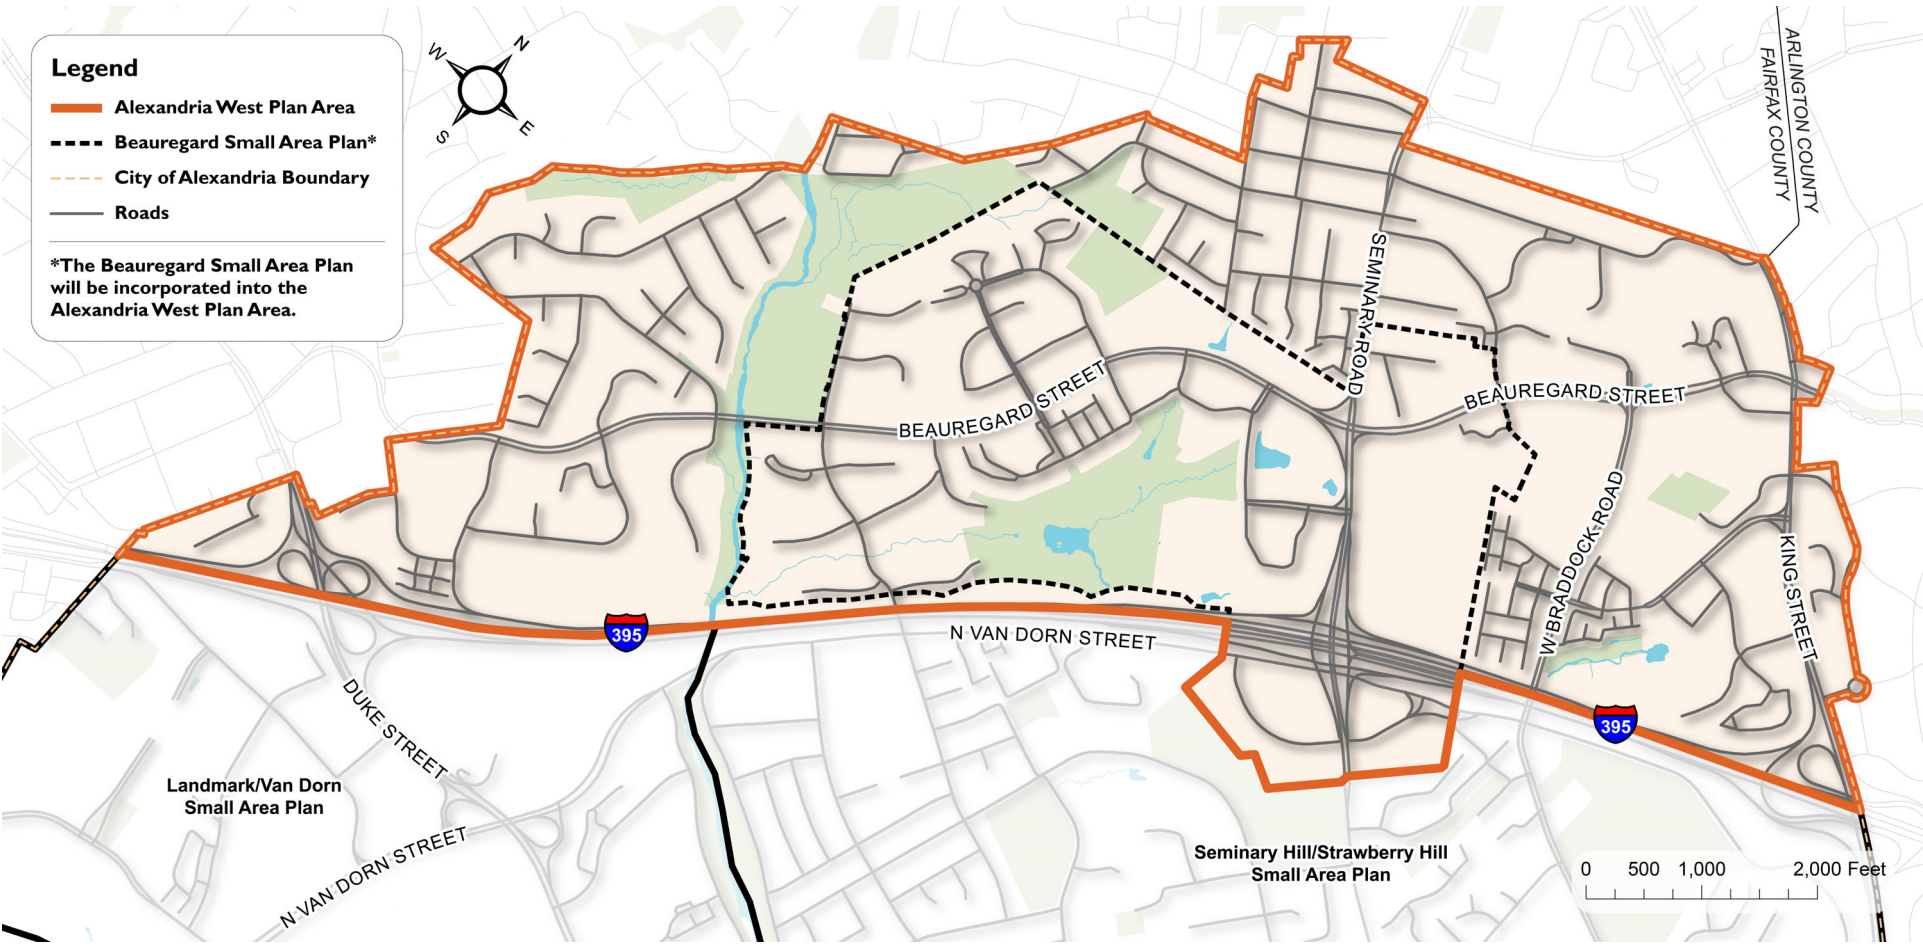

**Legend**

- Alexandria West Plan Area
- - - Beauregard Small Area Plan\*
- - - City of Alexandria Boundary
- Roads

\*The Beauregard Small Area Plan will be incorporated into the Alexandria West Plan Area.

ARLINGTON COUNTY  
FAIRFAX COUNTY

Landmark/Van Dorn  
Small Area Plan

Seminary Hill/Strawberry Hill  
Small Area Plan