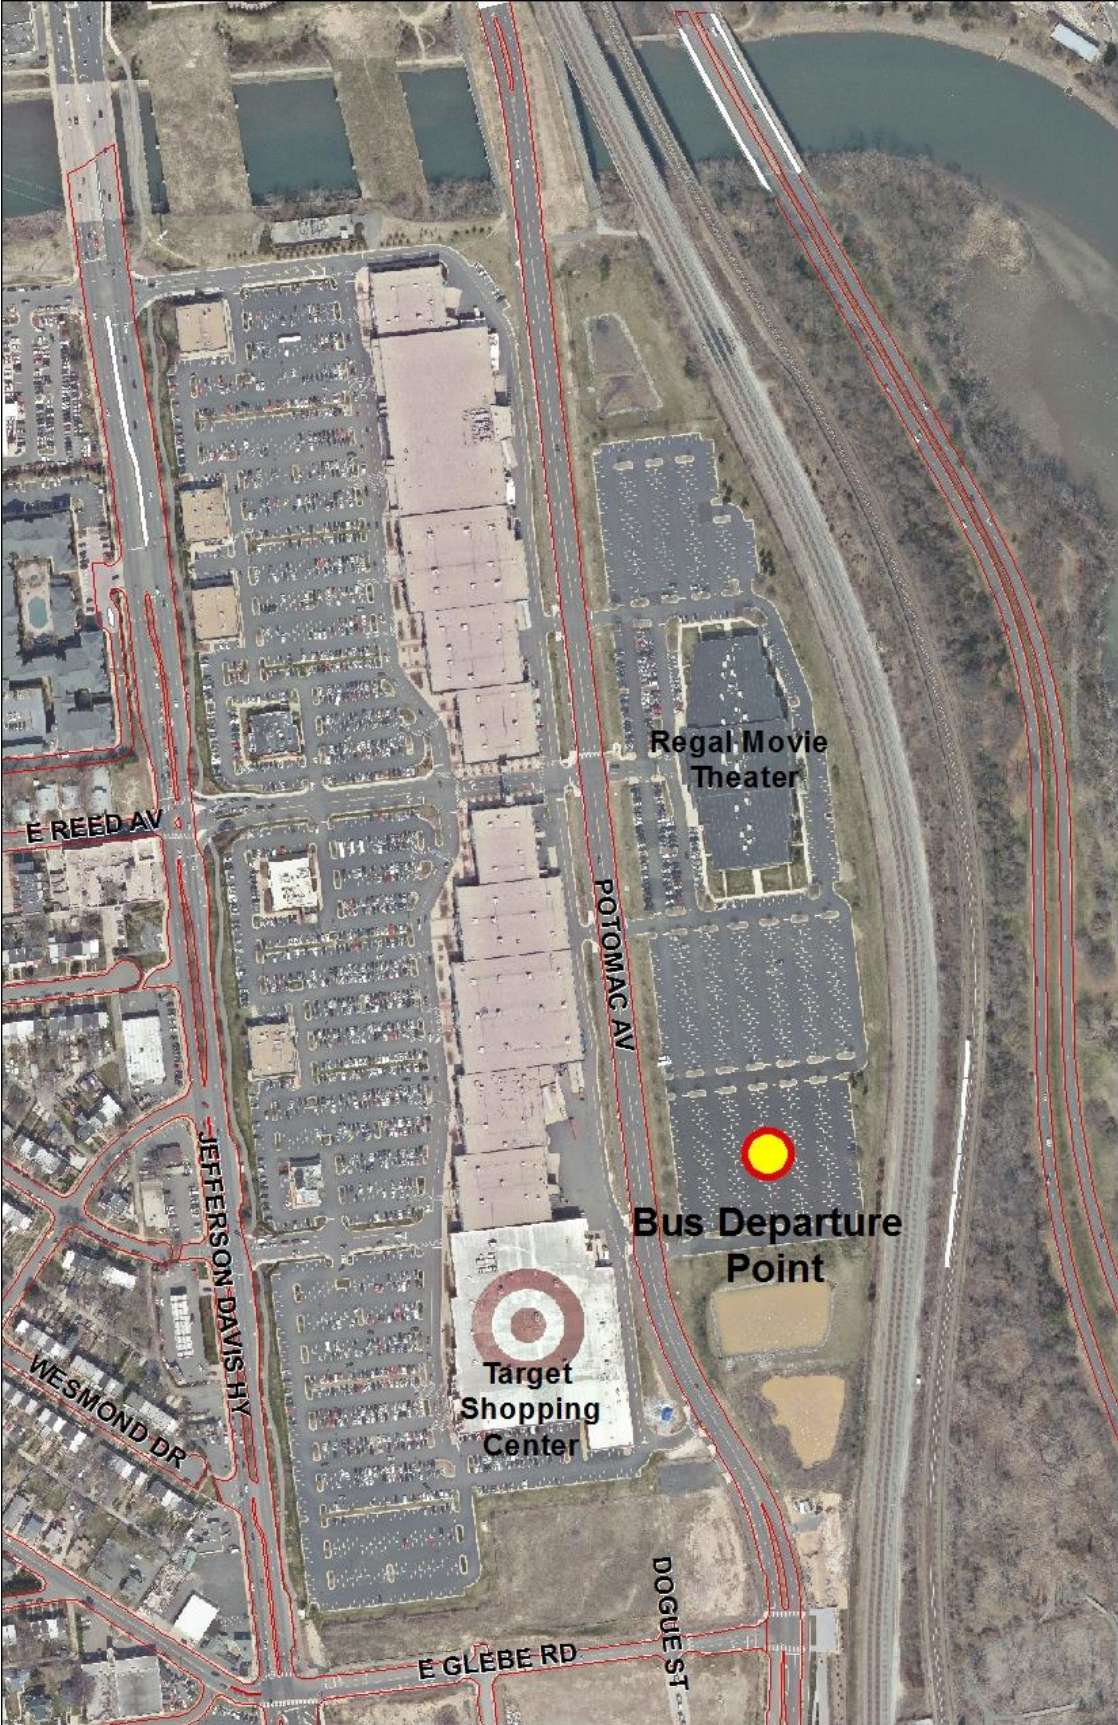

North Potomac Yard Advisory Group Precedent Sites Bus Tour

Saturday, April 30, 2016 | 9:00AM – 1:00PM

ITINERARY

8:45AM	Begin bus boarding at Regal Potomac Yard parking lot (south end)
9:00AM	Leave Regal Potomac Yard Parking Lot
9:20AM	Arrive and tour Shirlington
9:50AM	Leave Shirlington
10:20AM	Arrive and Tour Shaw/Atlantic Plumbing
11:00AM	Lunch at Atlantic Plumbing
11:45AM	Leave Shaw
12:15PM	Arrive and Tour Yards Park
12:45PM	Leave Yards Park
1:00PM	Return to Regal PY Parking Lot (south end)

Departure Point:

Regal Cinemas Potomac Yard 16

3575 Jefferson Davis Hwy, Alexandria, VA 22305

*Please arrive at the southern parking lot directly behind the Target Shopping Center. See Bus Departure map below. **Attendees are asked to arrive by no later than 8:45 am to begin boarding the bus.***

Parking:

Those traveling on the bus tour may park your vehicle in the Regal Cinemas southern parking lot, proximate to the bus departure point.

Regal Movie Theater

E REED AV

POTOMAC AV

Bus Departure Point

Target Shopping Center