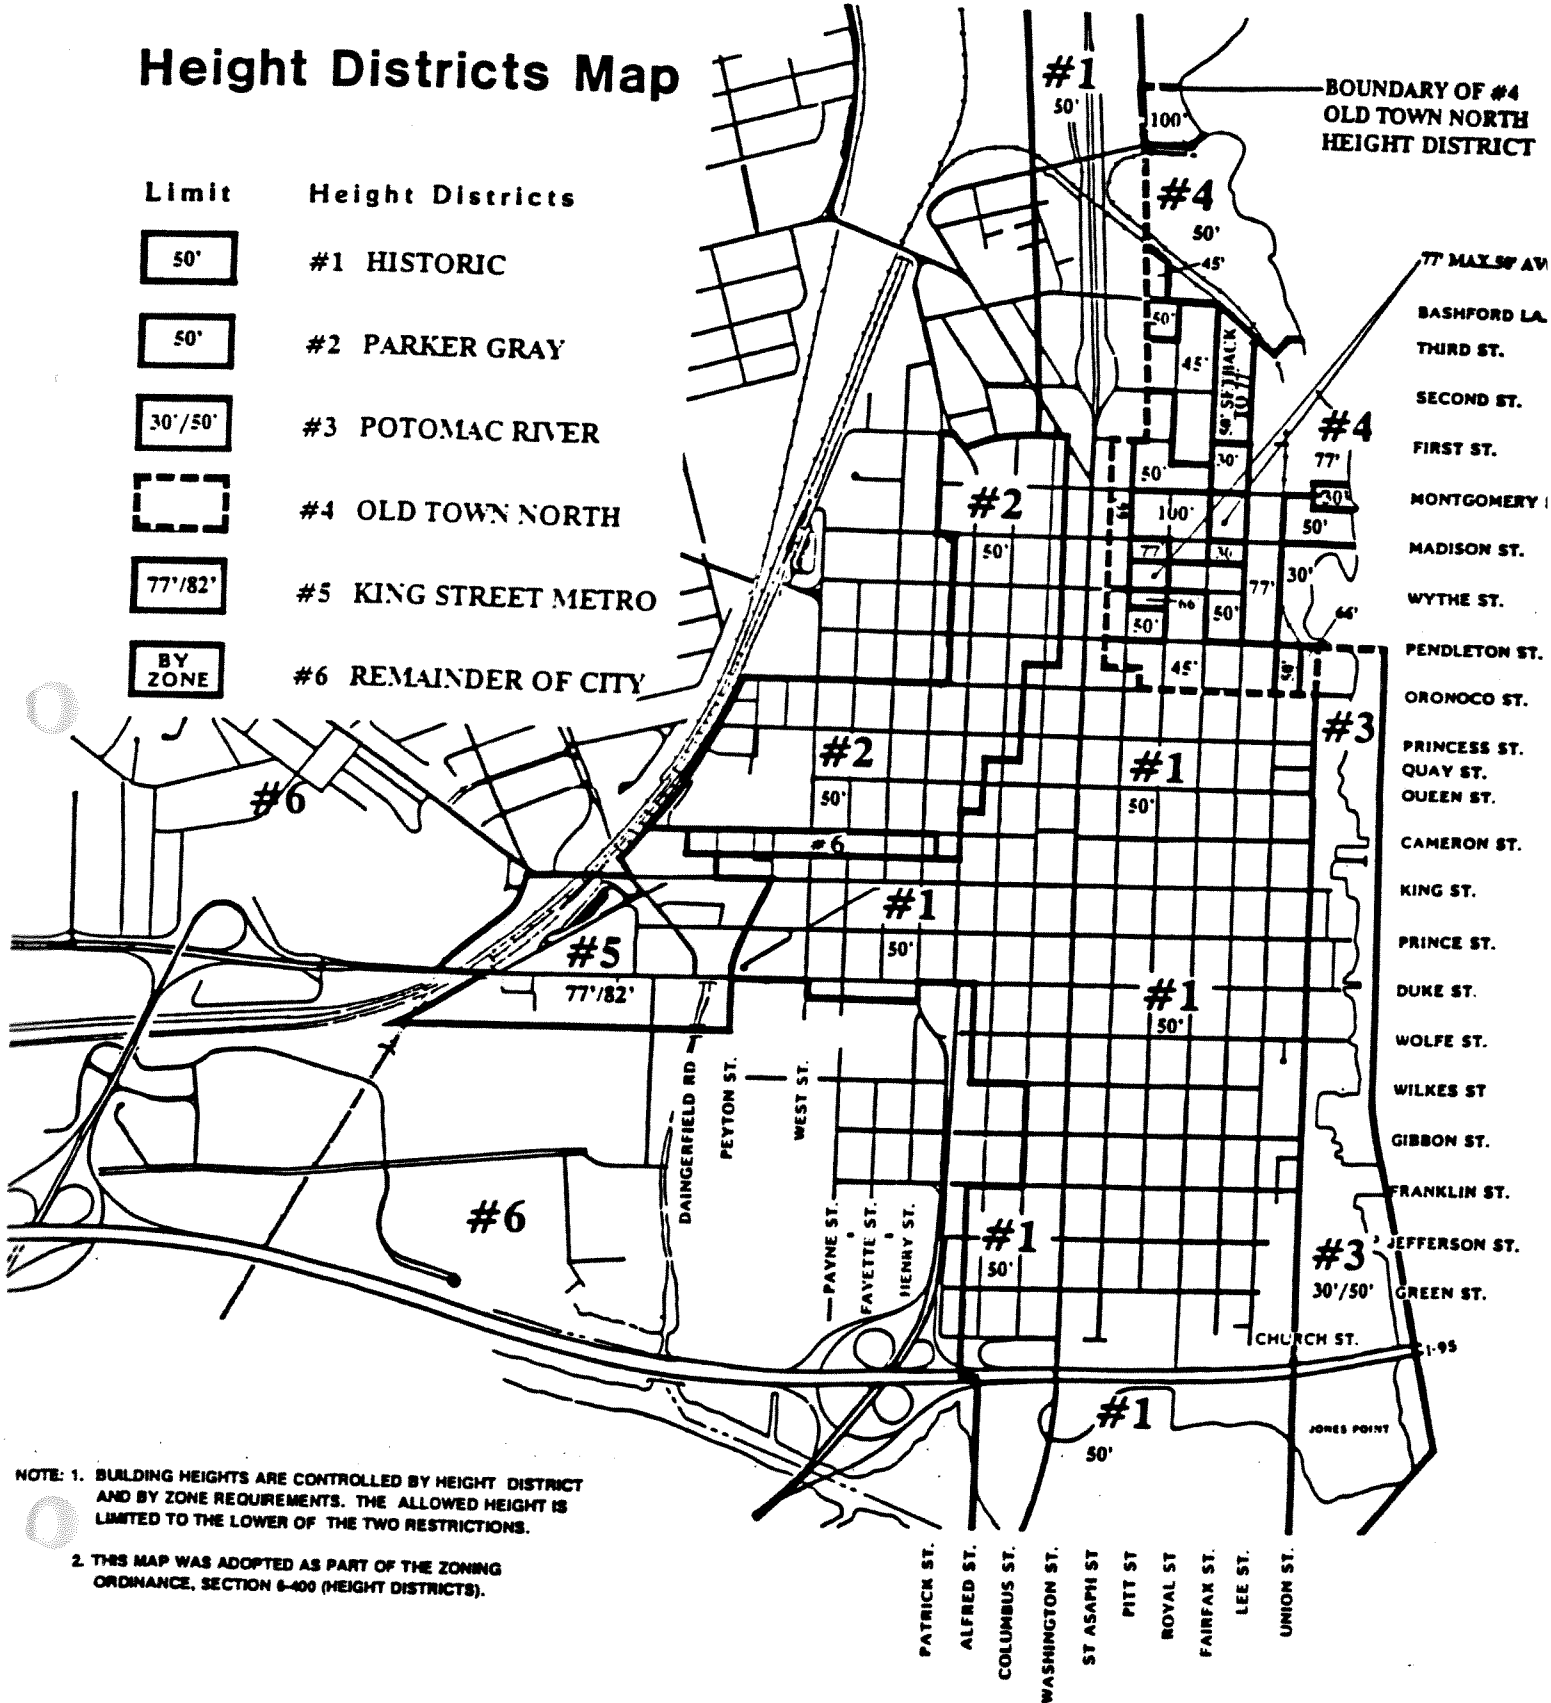

Height Districts Map

Limit	Height Districts
50'	#1 HISTORIC
50'	#2 PARKER GRAY
30'/50'	#3 POTOMAC RIVER
	#4 OLD TOWN NORTH
77'/82'	#5 KING STREET METRO
BY ZONE	#6 REMAINDER OF CITY

NOTE: 1. BUILDING HEIGHTS ARE CONTROLLED BY HEIGHT DISTRICT AND BY ZONE REQUIREMENTS. THE ALLOWED HEIGHT IS LIMITED TO THE LOWER OF THE TWO RESTRICTIONS.
 2. THIS MAP WAS ADOPTED AS PART OF THE ZONING ORDINANCE, SECTION 6-400 (HEIGHT DISTRICTS).