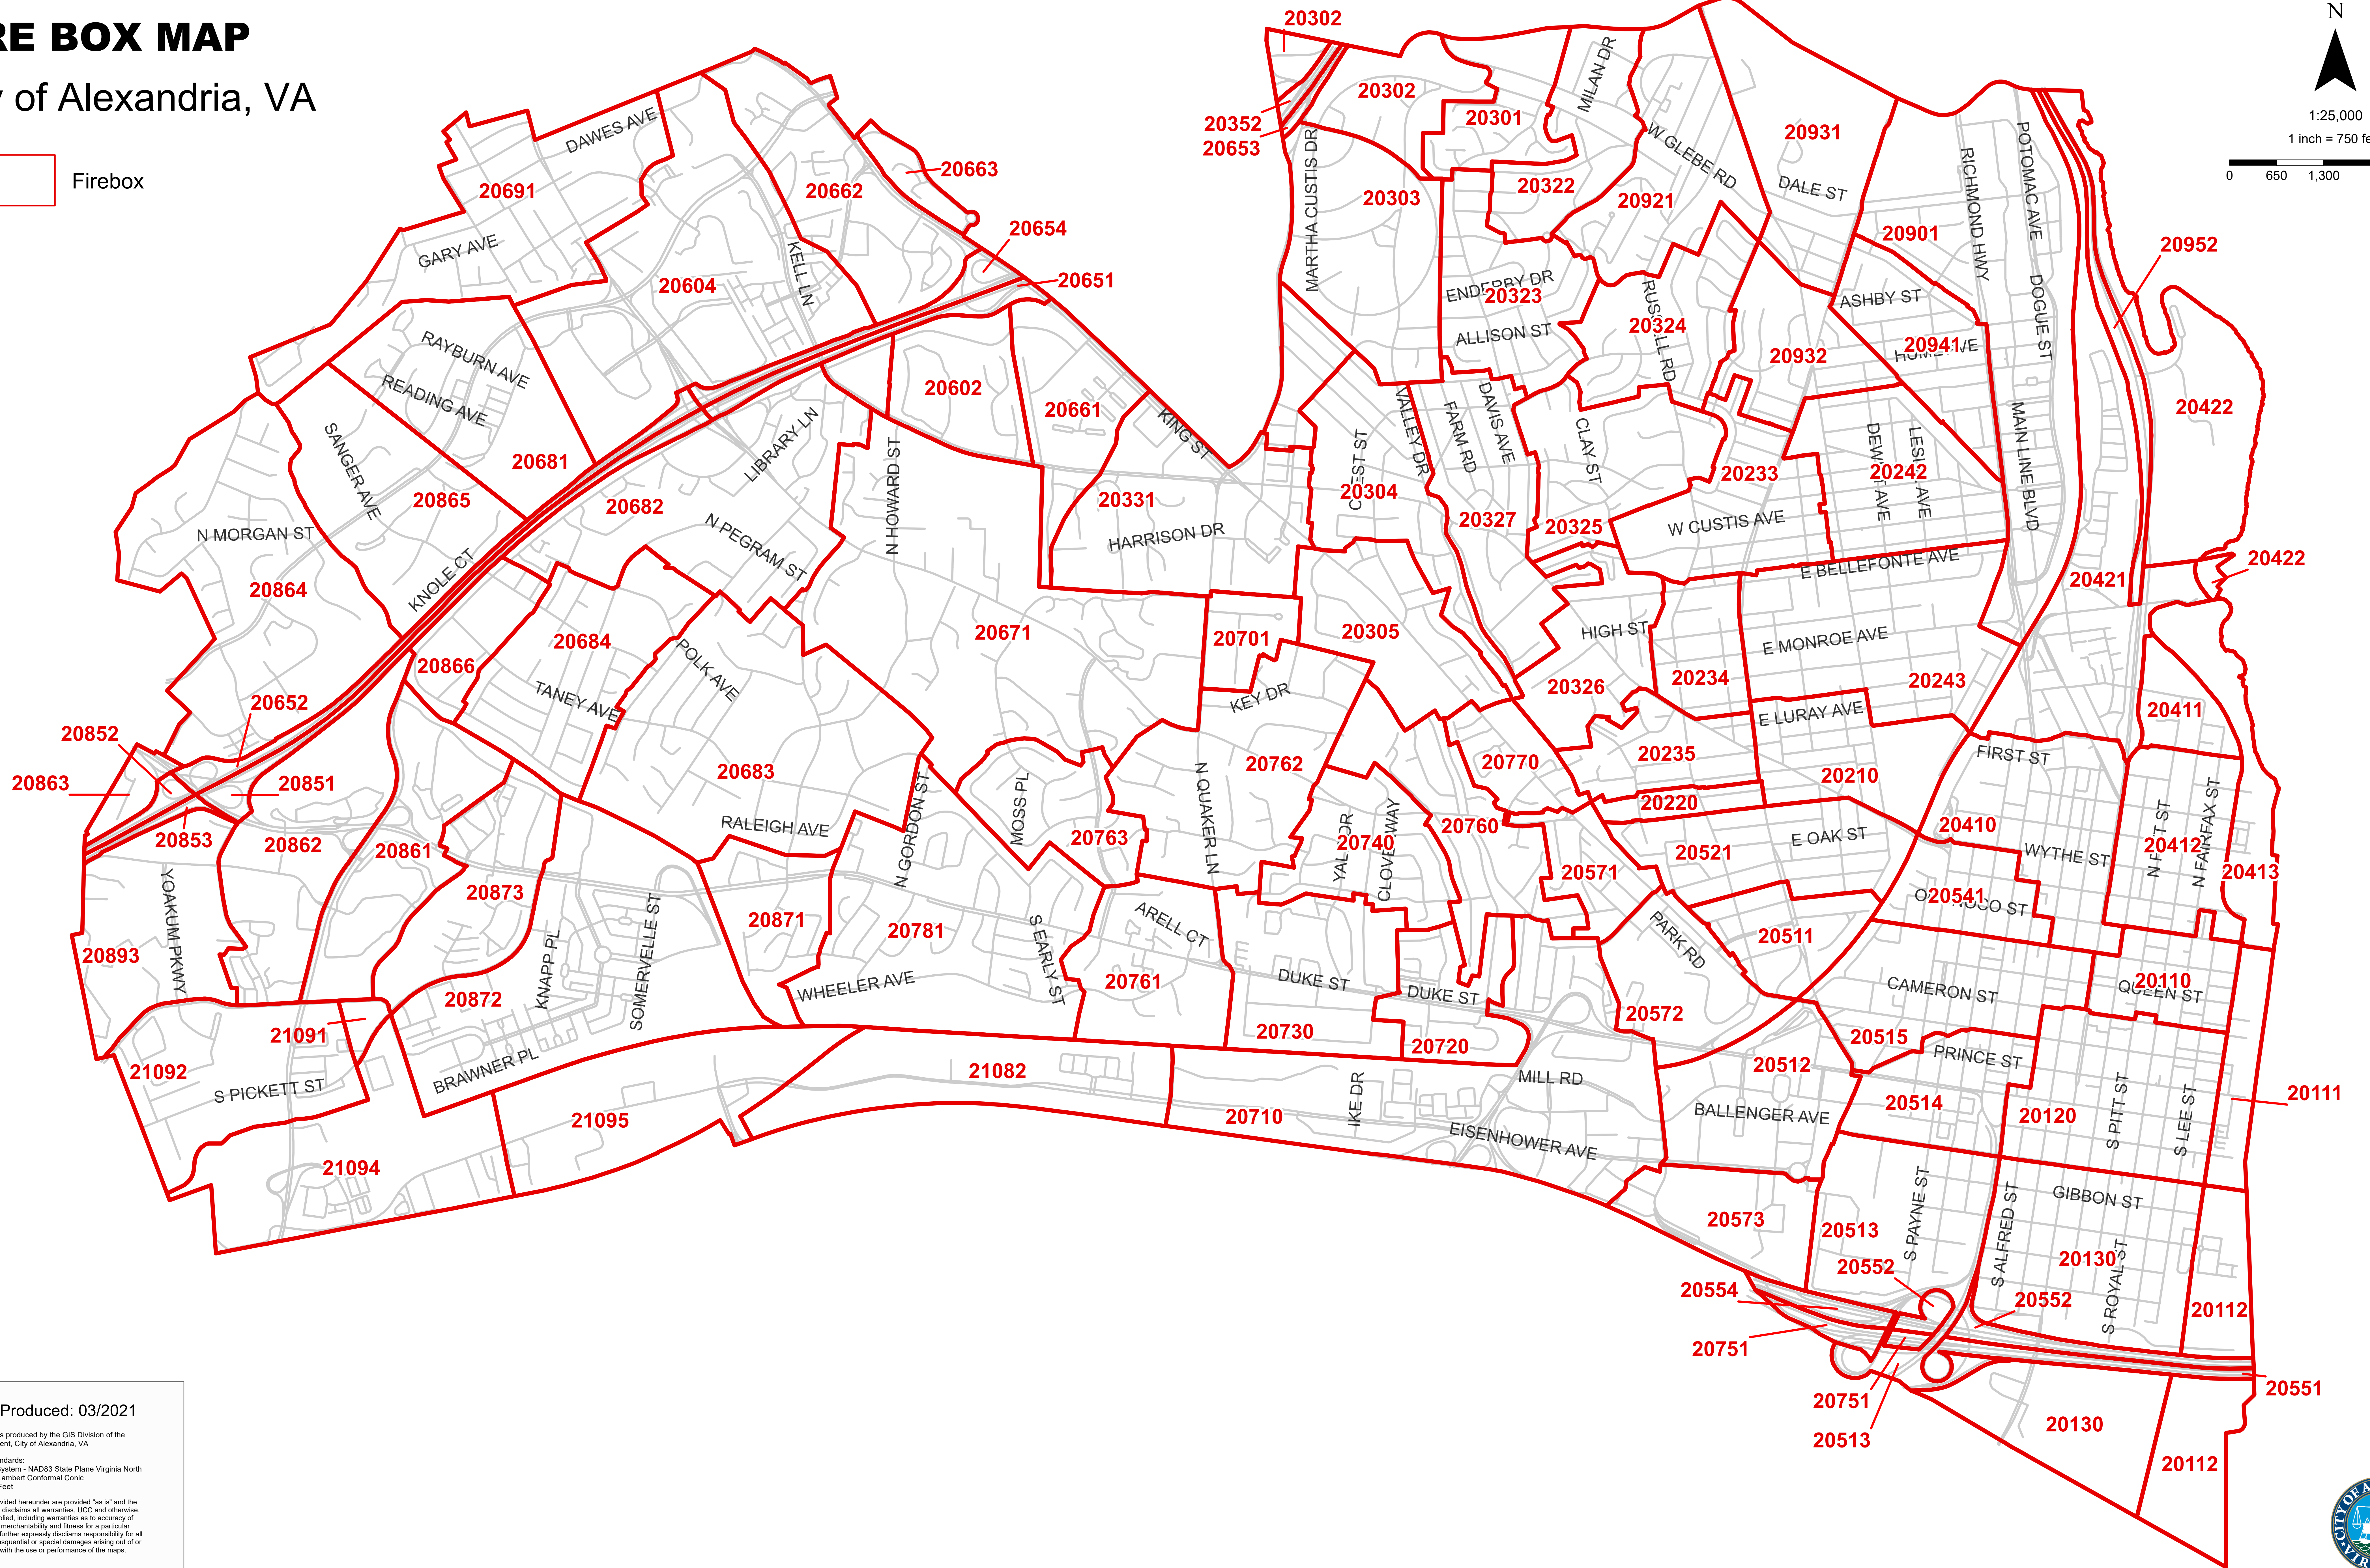

FIRE BOX MAP

City of Alexandria, VA