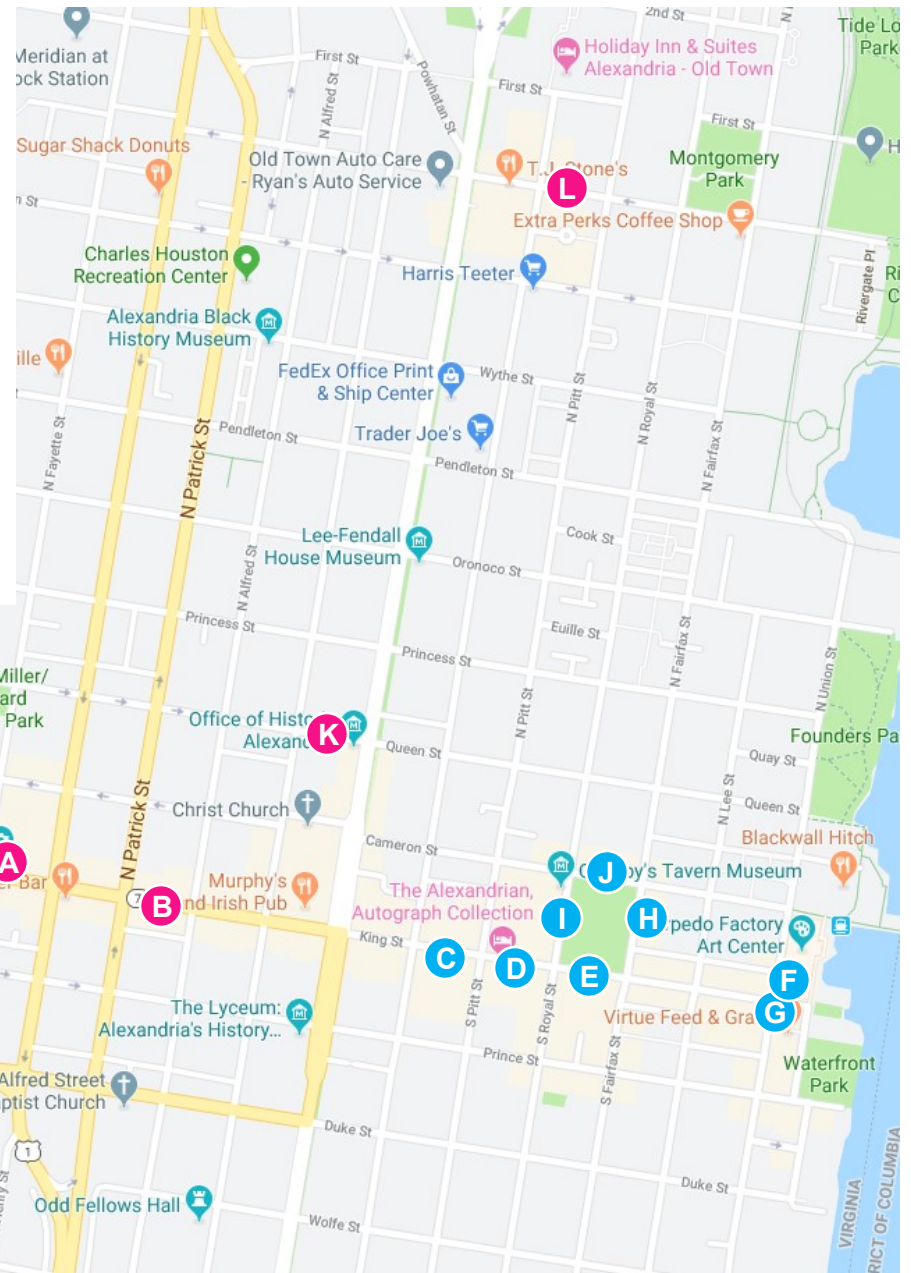

Parklet Locations

- A. American Institute of Architects – 1100 King Street
- B. City of Alexandria GO Alex – 908 King Street
- C. Rhodeside & Harwell, Inc. – 530 King Street
- D. Michael Baker International – 400 King Street
- E. Animal Welfare League of Alexandria – 320 King Street
- F. Parker Rodriguez, Inc. – 6 King Street
- G. Winstanley Architects & Planners – 7 King Street
- H. City of Alexandria Dept. of Planning & Zoning – 121 N. Fairfax Street
- I. City of Alexandria Dept. Recreation, Parks, and Cultural Activities – 132 N. Royal Street
- J. HGA – 315 Cameron Street
- K. Alexandria Library – 717 Queen Street
- L. Maginniss + del Ninno Architects – 525 Montgomery Street
- M. Carlyle Council – 510 John Carlyle Street
- N. HCM2 – 520 John Carlyle Street

● Permitted to remain in place until 7:00 PM

● Permitted to remain in place until 3:30 PM