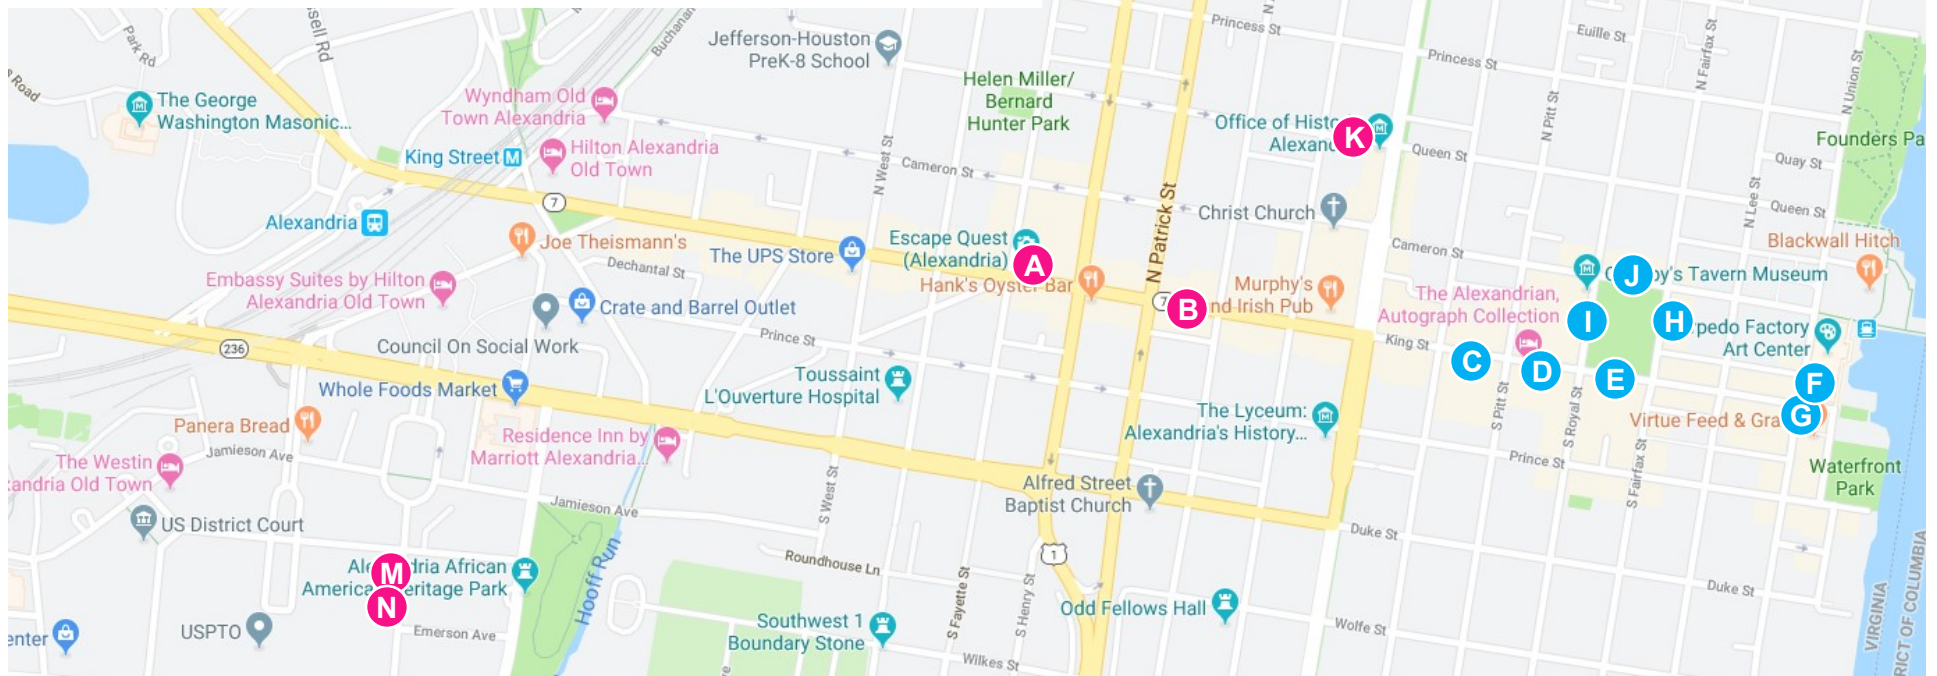

Parklet Locations

- A. American Institute of Architects – 1100 King Street
- B. City of Alexandria GO Alex – 908 King Street
- C. Rhodeside & Harwell, Inc. – 530 King Street
- D. Michael Baker International – 400 King Street
- E. Animal Welfare League of Alexandria – 320 King Street
- F. Parker Rodriguez, Inc. – 6 King Street
- G. Winstanley Architects & Planners – 7 King Street
- H. City of Alexandria Dept. of Planning & Zoning – 121 N. Fairfax Street
- I. City of Alexandria Dept. Recreation, Parks, and Cultural Activities – 132 N. Royal Street
- J. HGA – 315 Cameron Street
- K. Alexandria Library – 717 Queen Street
- L. Maginniss + del Ninno Architects – 525 Montgomery Street
- M. Carlyle Council – 510 John Carlyle Street
- N. HCM2 – 520 John Carlyle Street

● Permitted to remain in place until 7:00 PM

● Permitted to remain in place until 3:30 PM