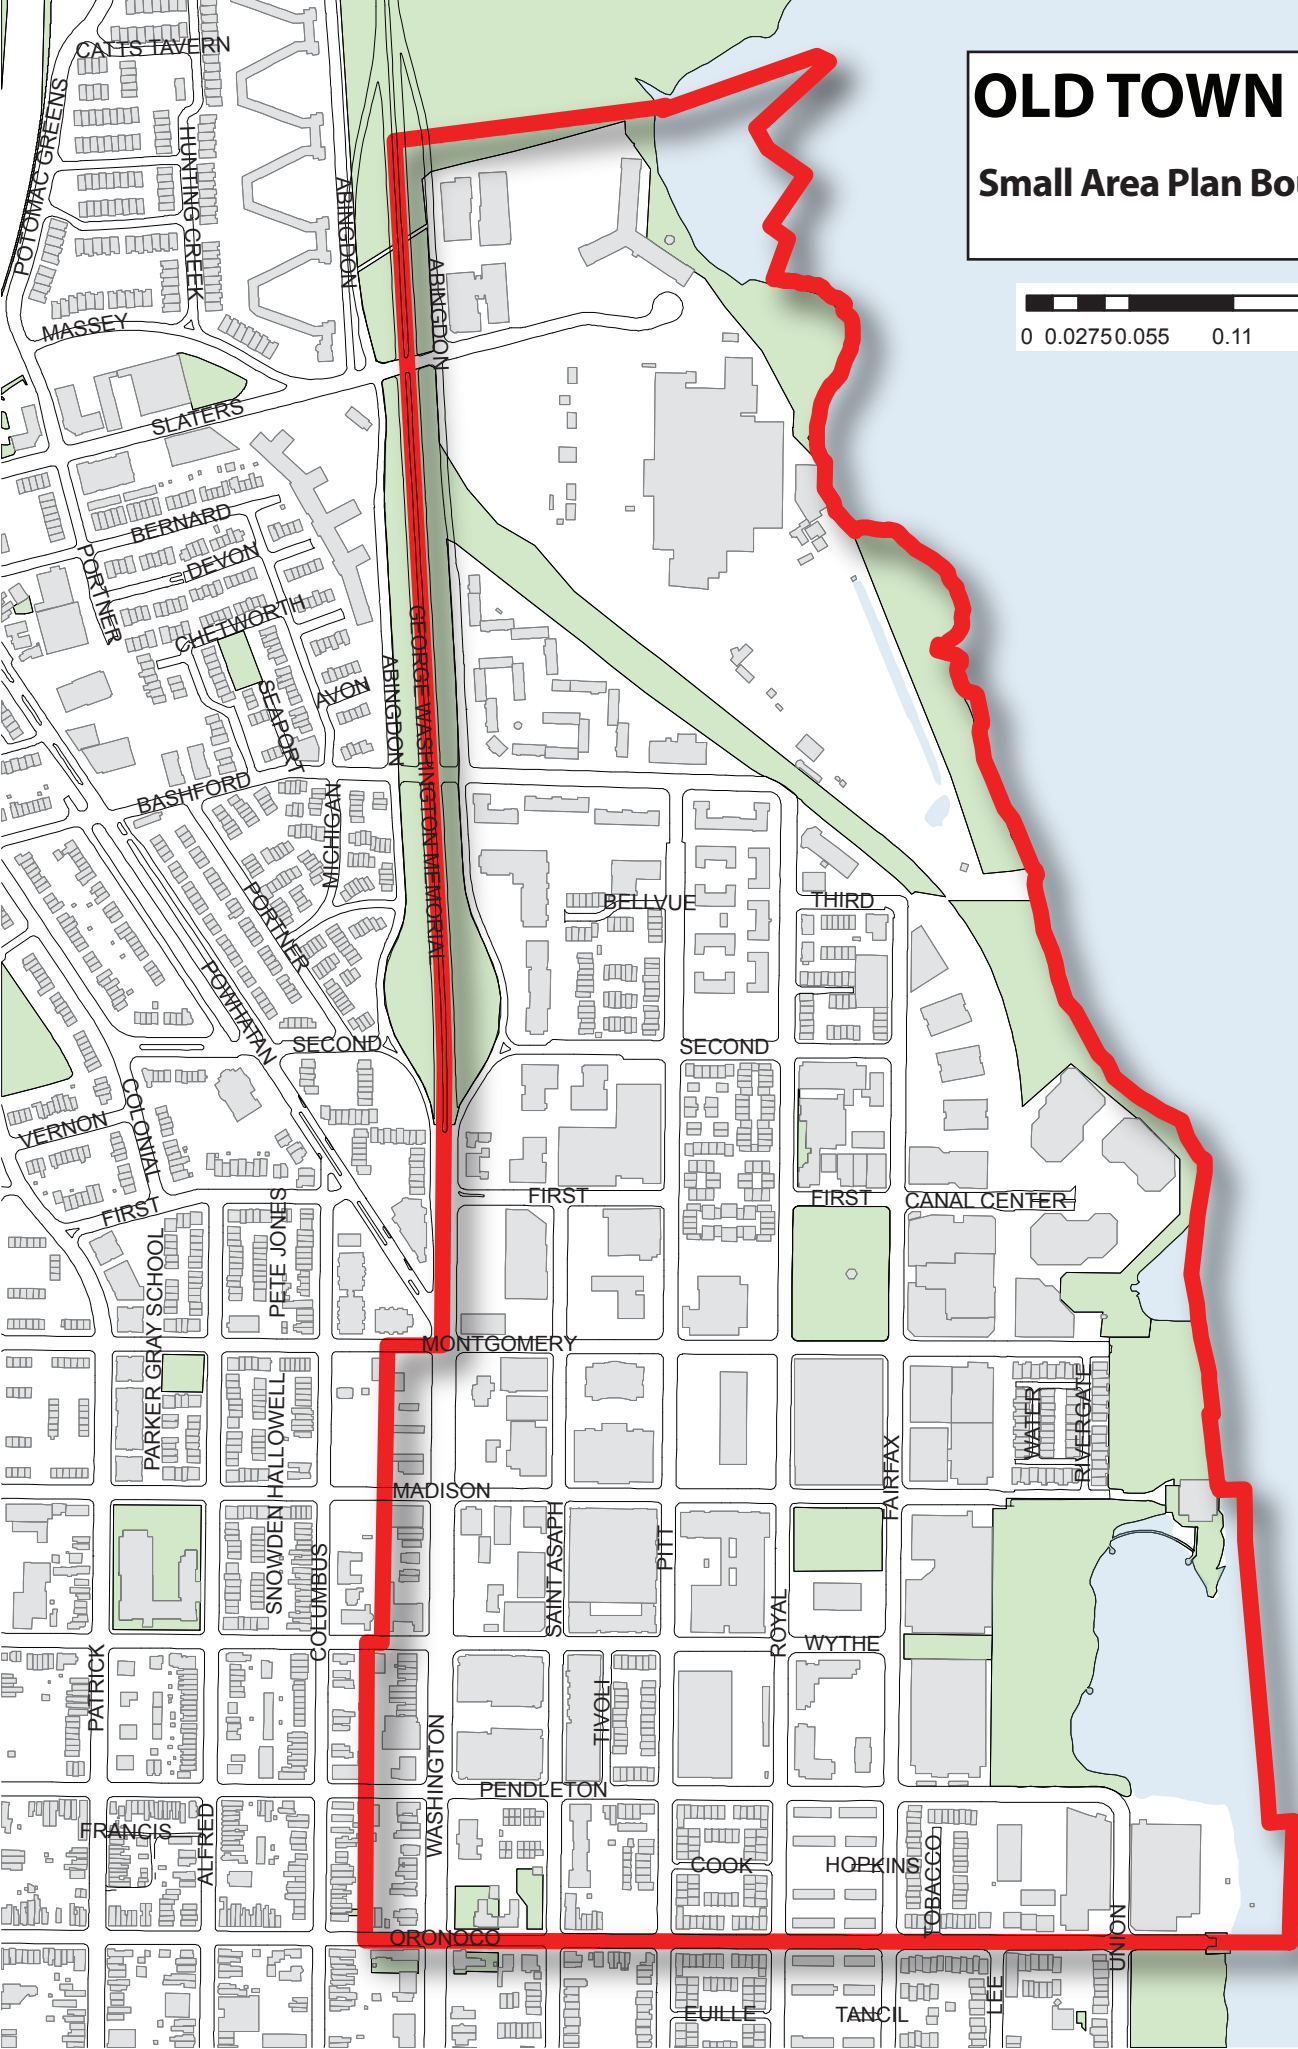

# OLD TOWN NORTH

## Small Area Plan Boundary Map

POTOMAC RIVER