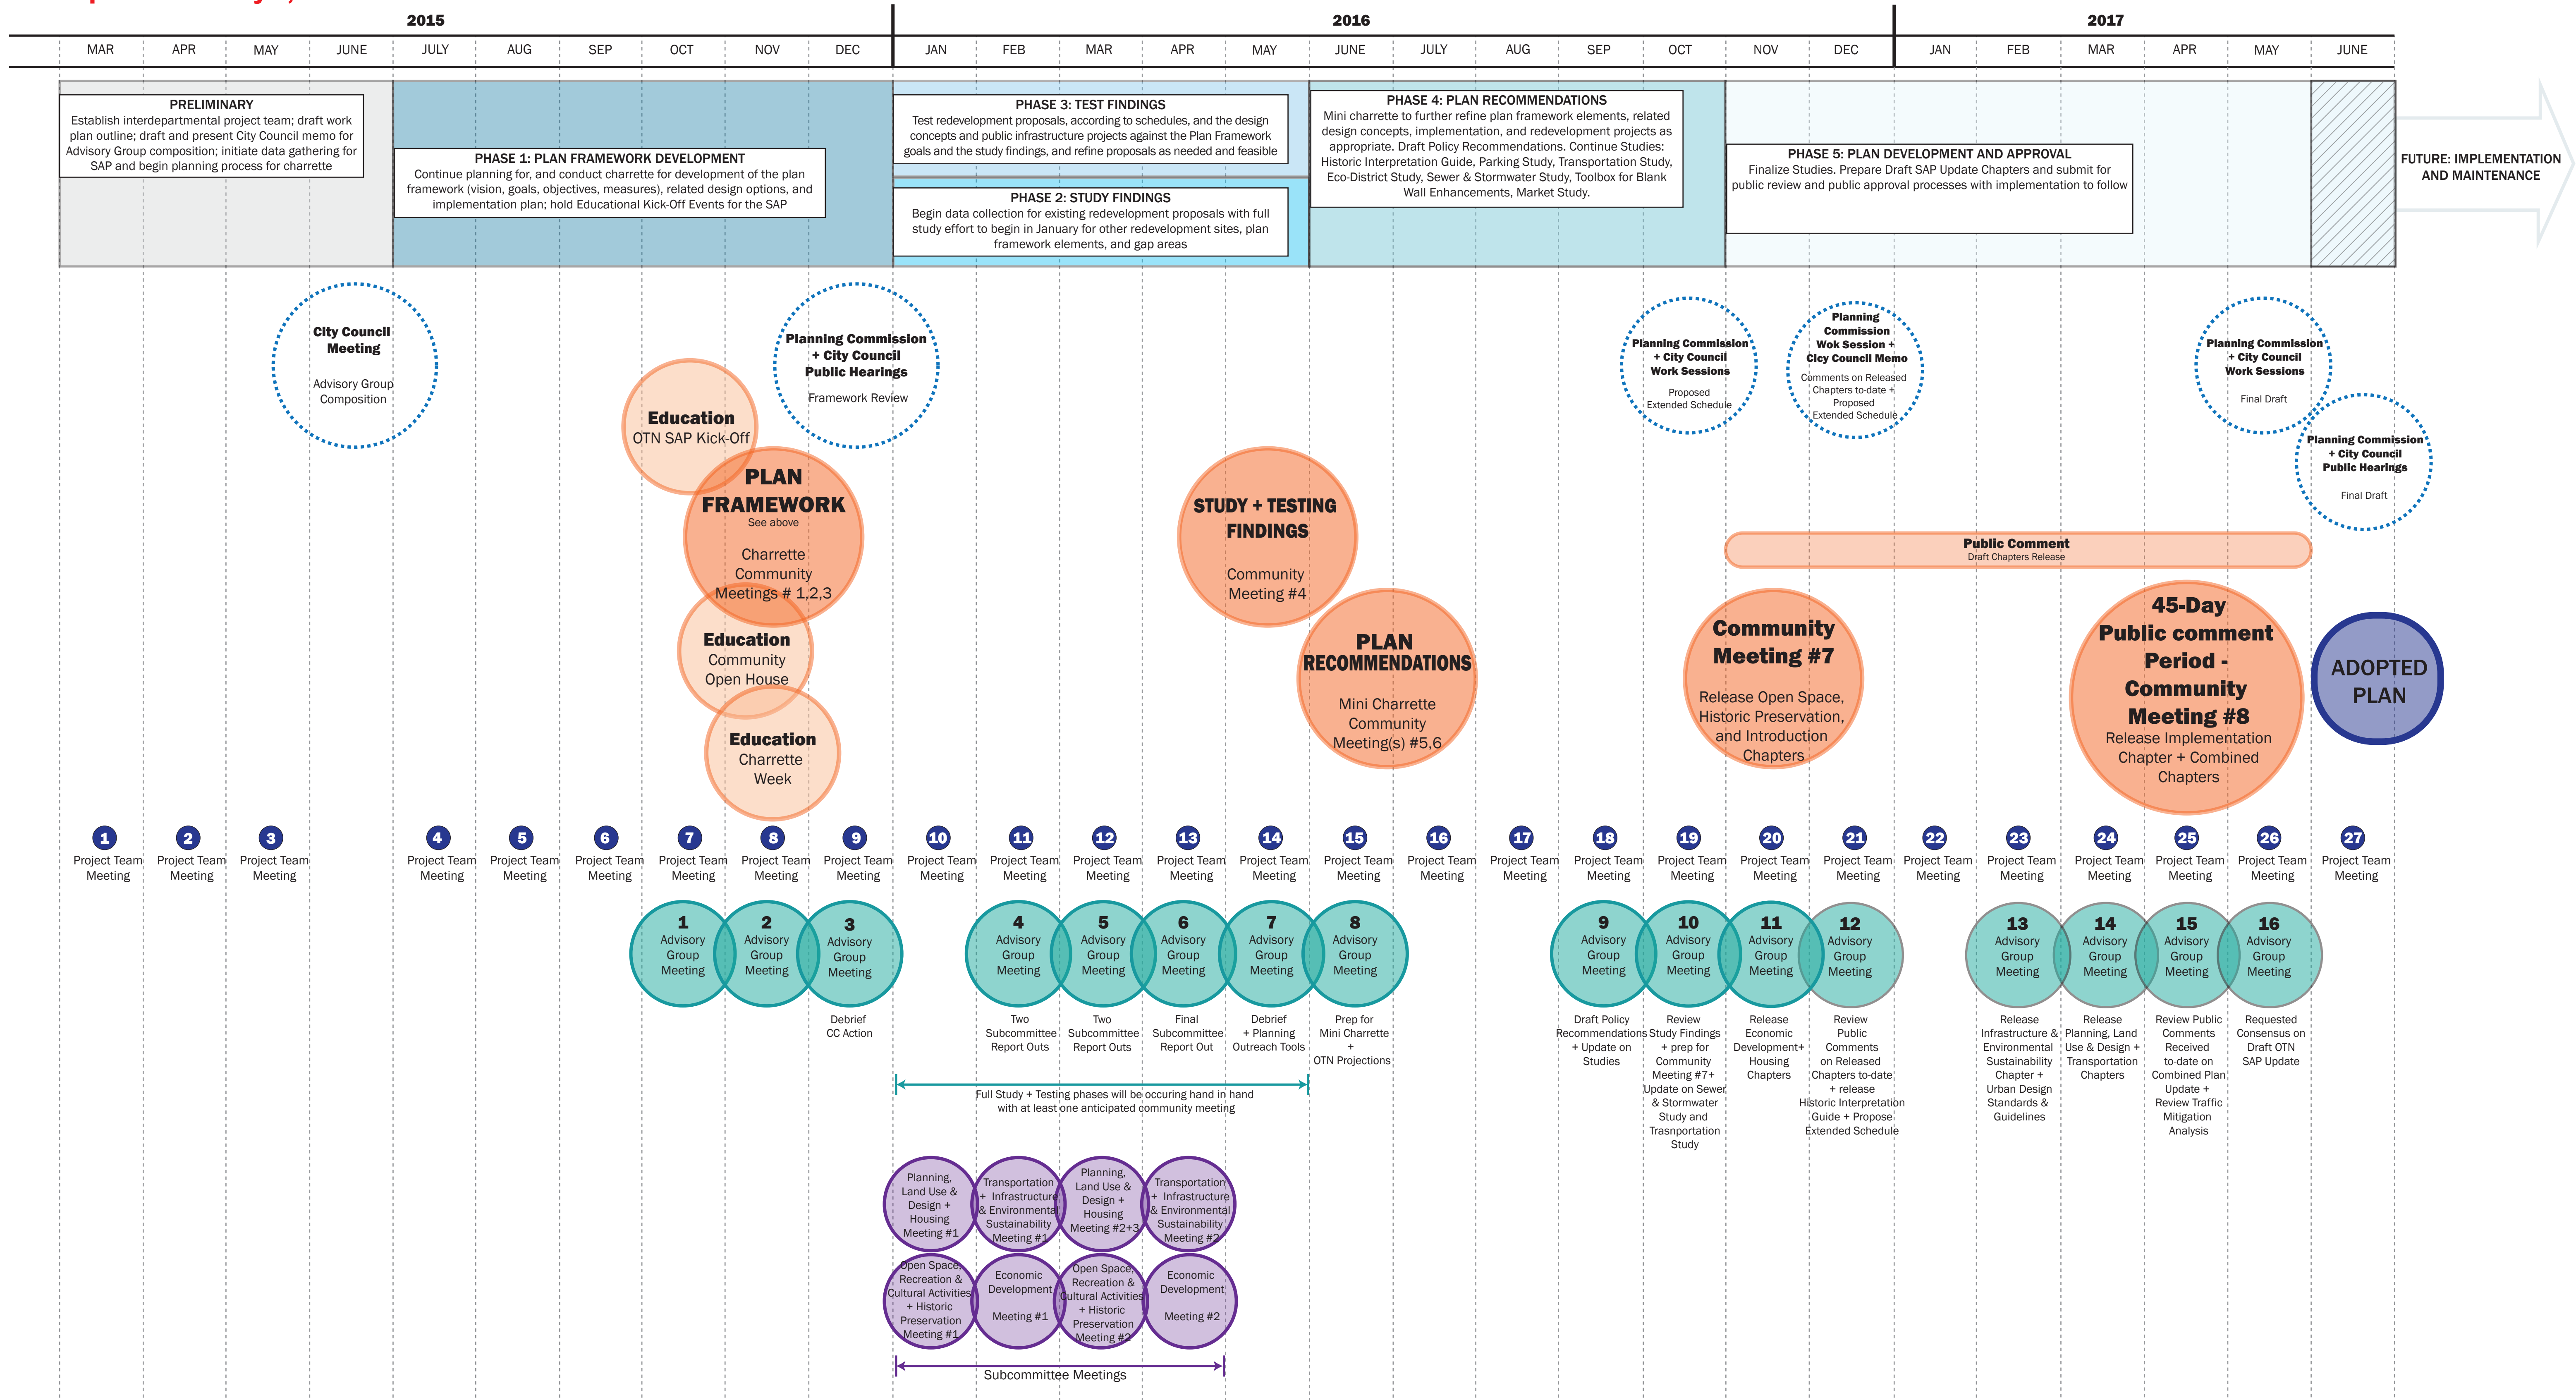

WORK PLAN DIAGRAM

OLD TOWN NORTH SMALL AREA PLAN UPDATE

Last Updated January 3, 2017

* This Work Plan is subject to change and will be updated accordingly as the planning process continues. Last Updated 01/03/2017. For more information about the Plan Update, visit the project website at alexandriava.gov/86032