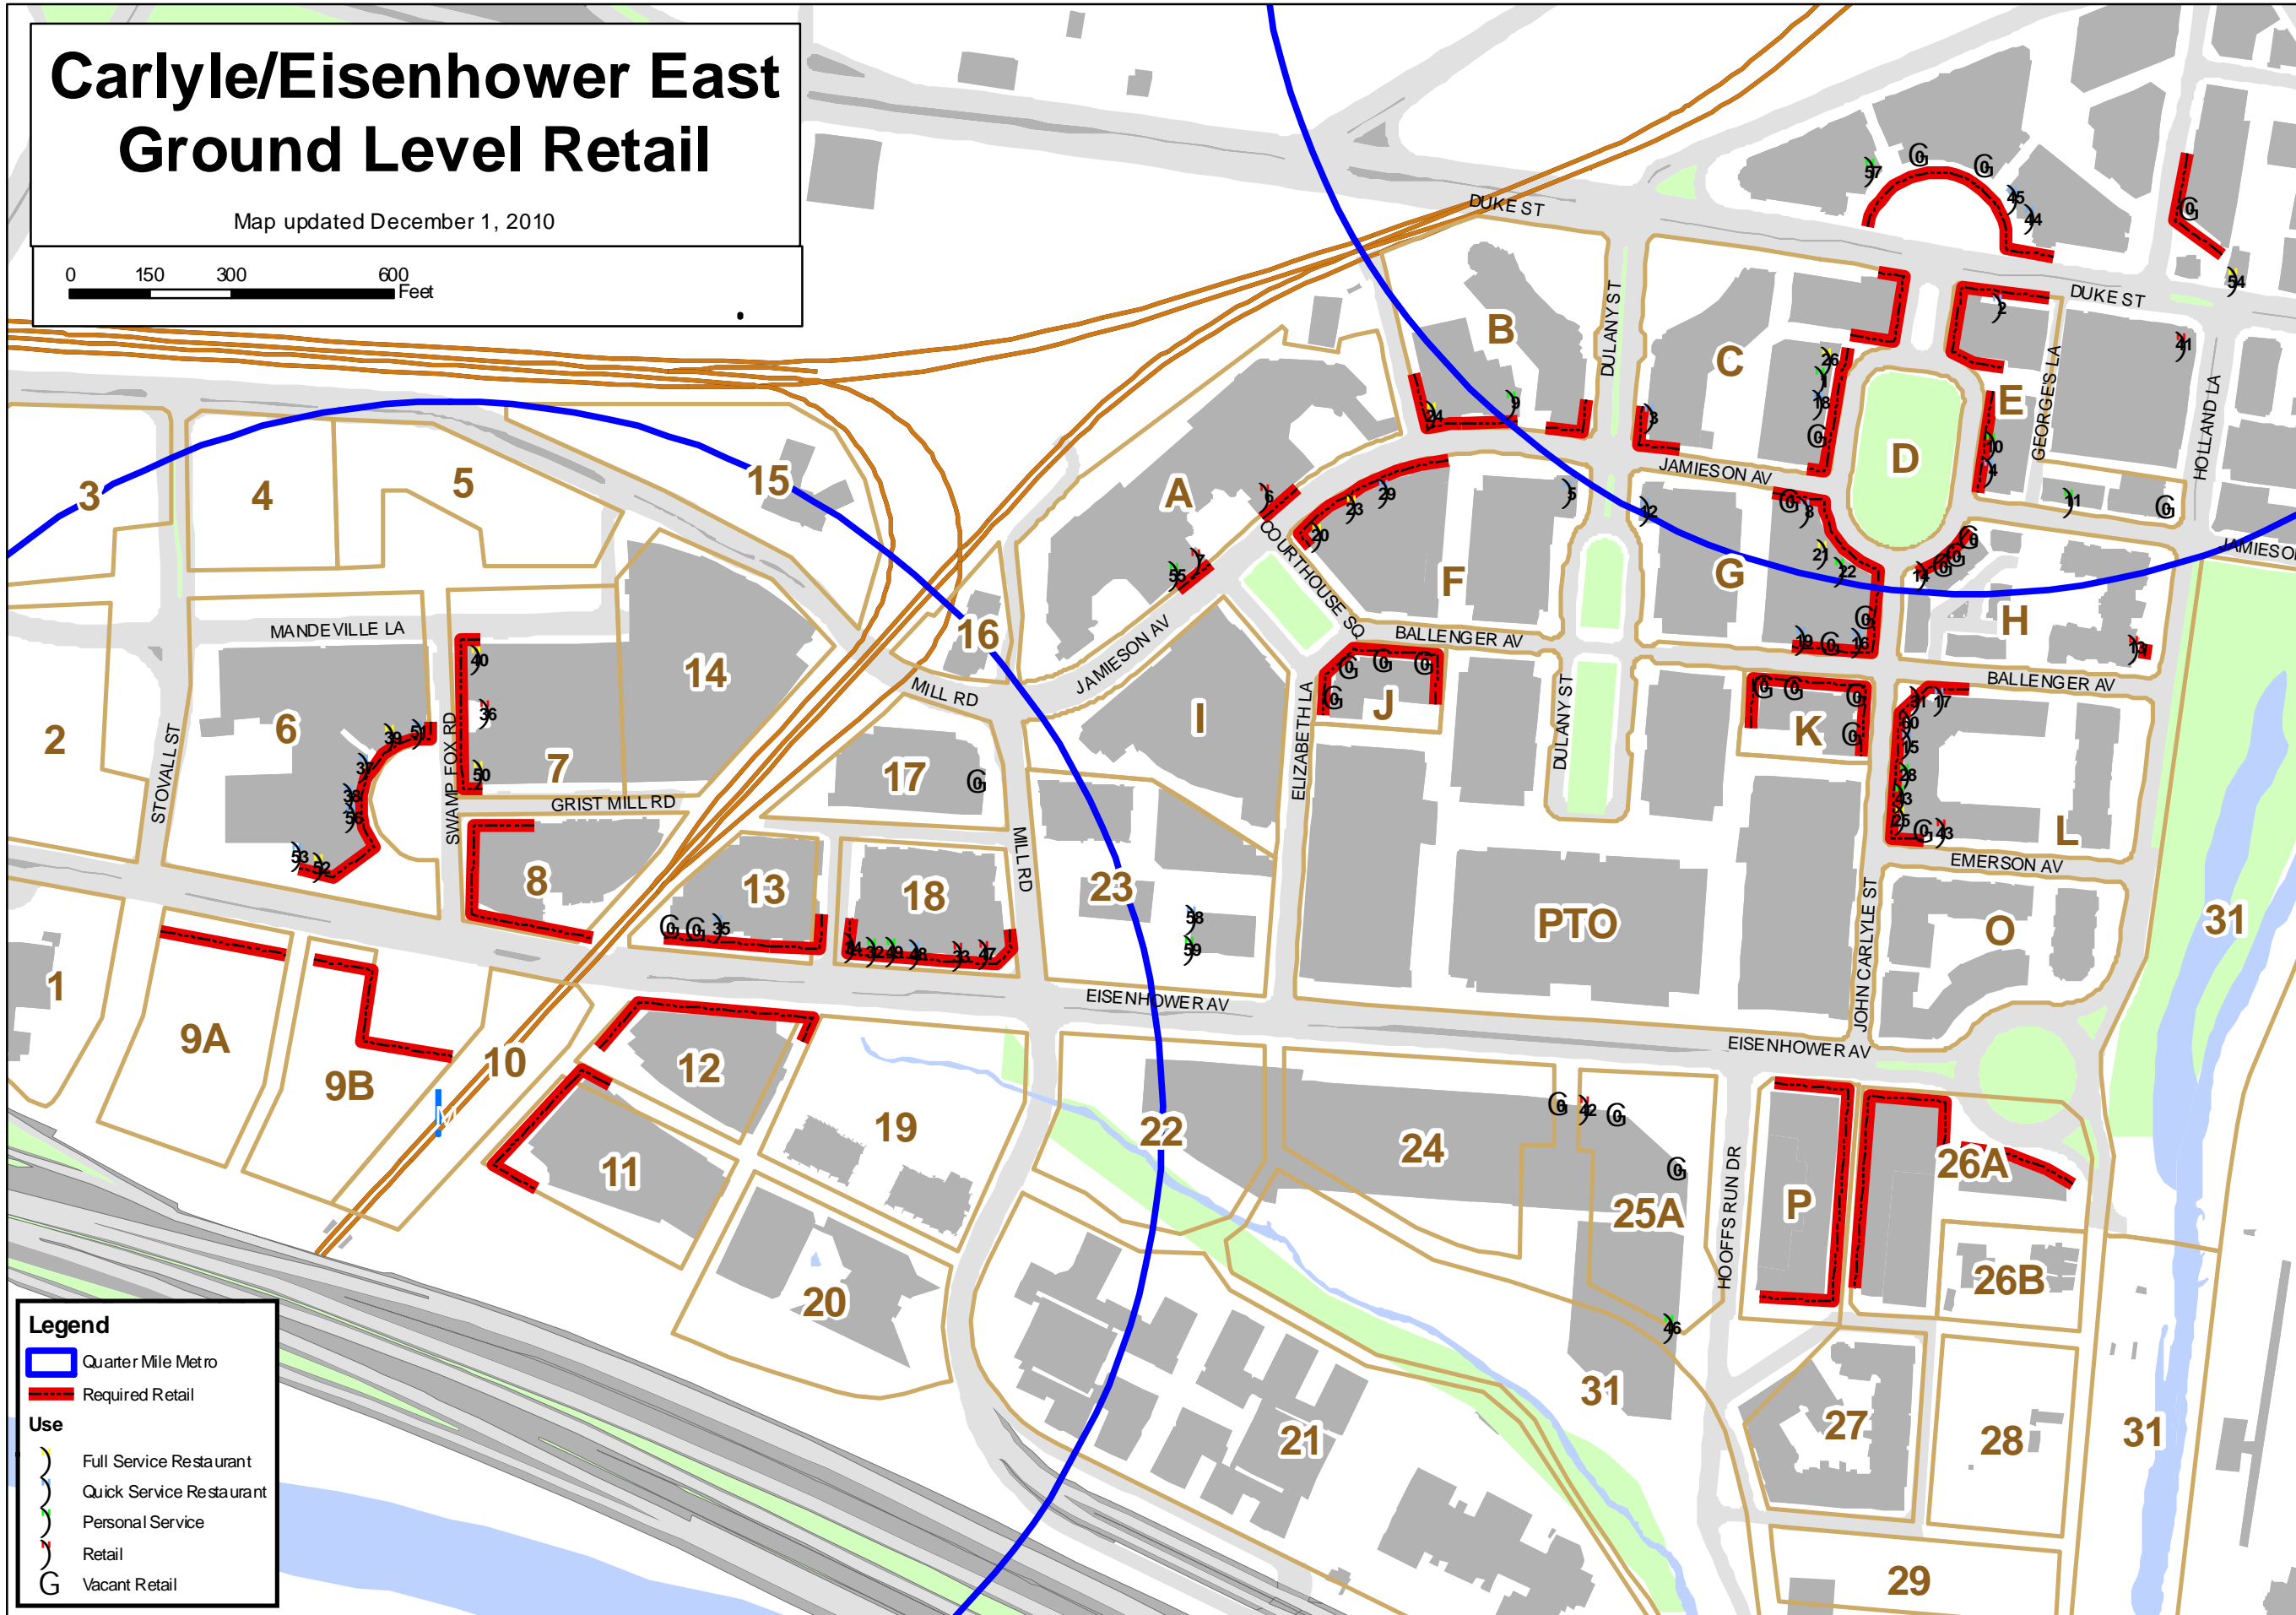

Carlyle/Eisenhower East Ground Level Retail

Map updated December 1, 2010

RETAIL TENANT INDEX

1. Gallery Cleaners
2. Subway
3. Plaza Gourmet
4. Jimmy John's
5. Quizno's
6. Cafe Gallery Market
7. Cruise Holidays
8. Potbelly Sandwich Works
9. Chevy Chase Bank
10. Charles Schwab
11. Burke and Herbert Bank
12. PTO Coffee House
13. Meridian Mart
14. Matthew Johnson Gallery
15. Jerry's Subs and Pizza
16. Starbucks
17. Italian Gourmet Store and Deli
18. Uptowners Cafe
19. Robeks
20. Trademark Bar
21. Carlyle Club
22. HSBC Bank
23. Jamieson Grille
24. Pasara Thai
25. Zikrayet
26. Pizzeria Venti
28. Georgetown Valet
29. Starbucks
31. 7-Eleven
32. Uptown Cleaners
33. FedEx/Kinko's
34. Uptown Market
35. Subway
36. AMC Theaters
37. Ive's Bistro
38. Cold Stone Creamery
39. Galae Thai
40. San Antonio Restaurant
41. Whole Foods
42. Foster's Grille
43. Frizzles Salon and Spa
43. Hallmark
44. Quattro Formaggi
45. Mezze Mediterranean Cuisine
46. Jungles Gym
47. AAA
48. Froots
49. Fresh Looks Salon
50. Ruby Tuesday
51. Delia's Mediterranean
52. Ted's Montana Grill
53. Starbucks
54. TableTalk
55. Stone Realty
56. California Tortilla
57. Central Michigan University
58. Cafe Old Town
59. U.S. Senate Federal Credit Union
60. Artfully Gifts and Chocolates

Legend

- Quarter Mile Metro
- Required Retail
- Use**
- Full Service Restaurant
- Quick Service Restaurant
- Personal Service
- Retail
- Vacant Retail