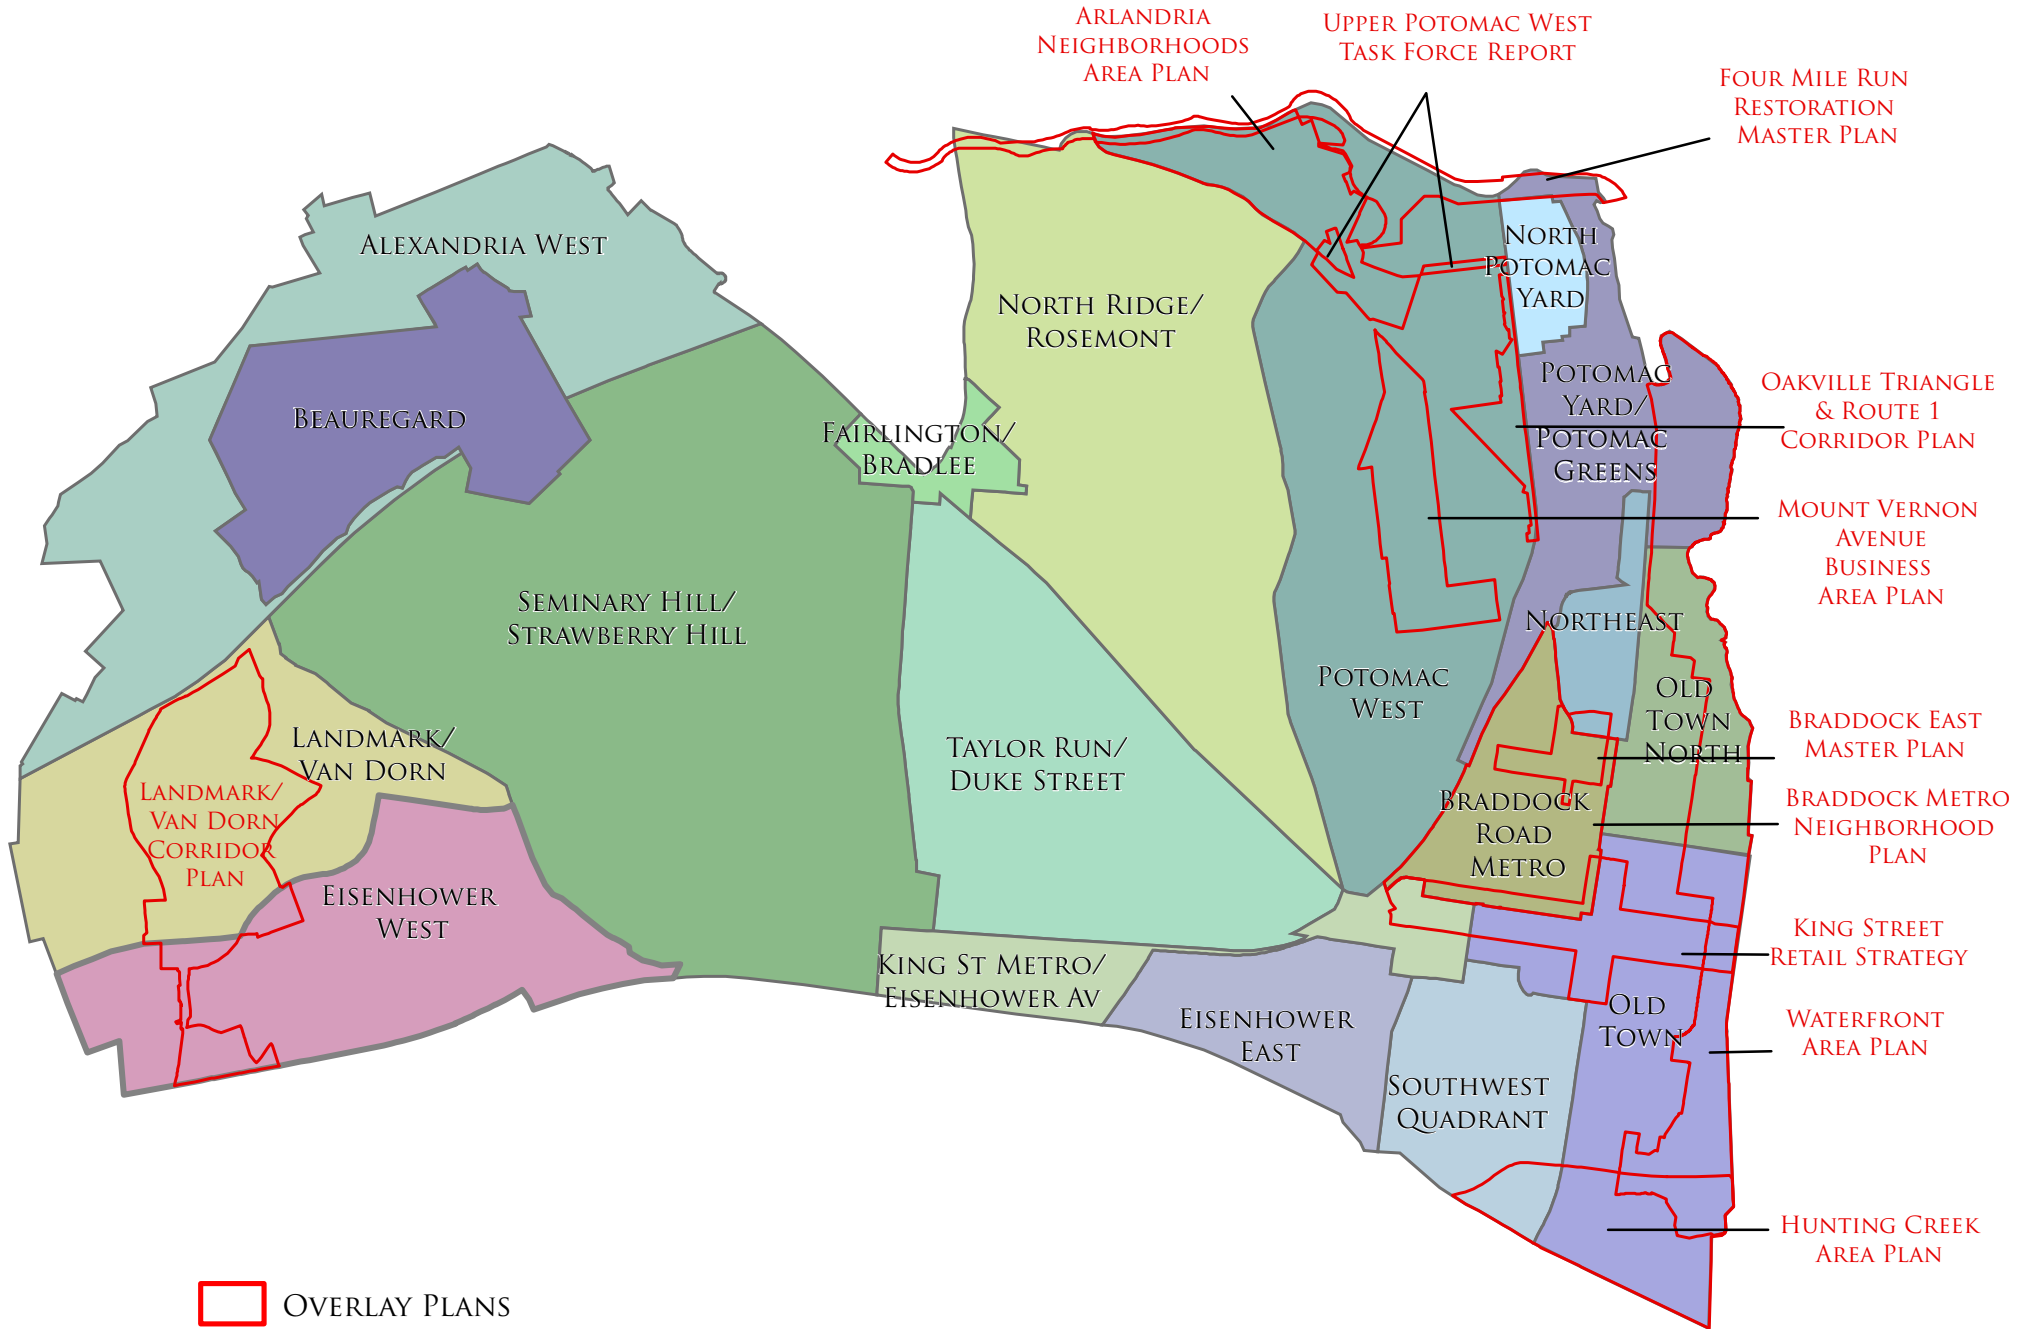

CITY OF ALEXANDRIA, VIRGINIA MASTER PLAN

Plans identified with red boundaries signify overlay plans. Overlay plans are supplemental plans and amendments to existing Small Area Plans. Properties located within the boundaries are subject to the requirements and regulations per the overlay plan. If the overlay plan is silent to or does not address a specific issue or topic, the underlying Small Area Plan applies.