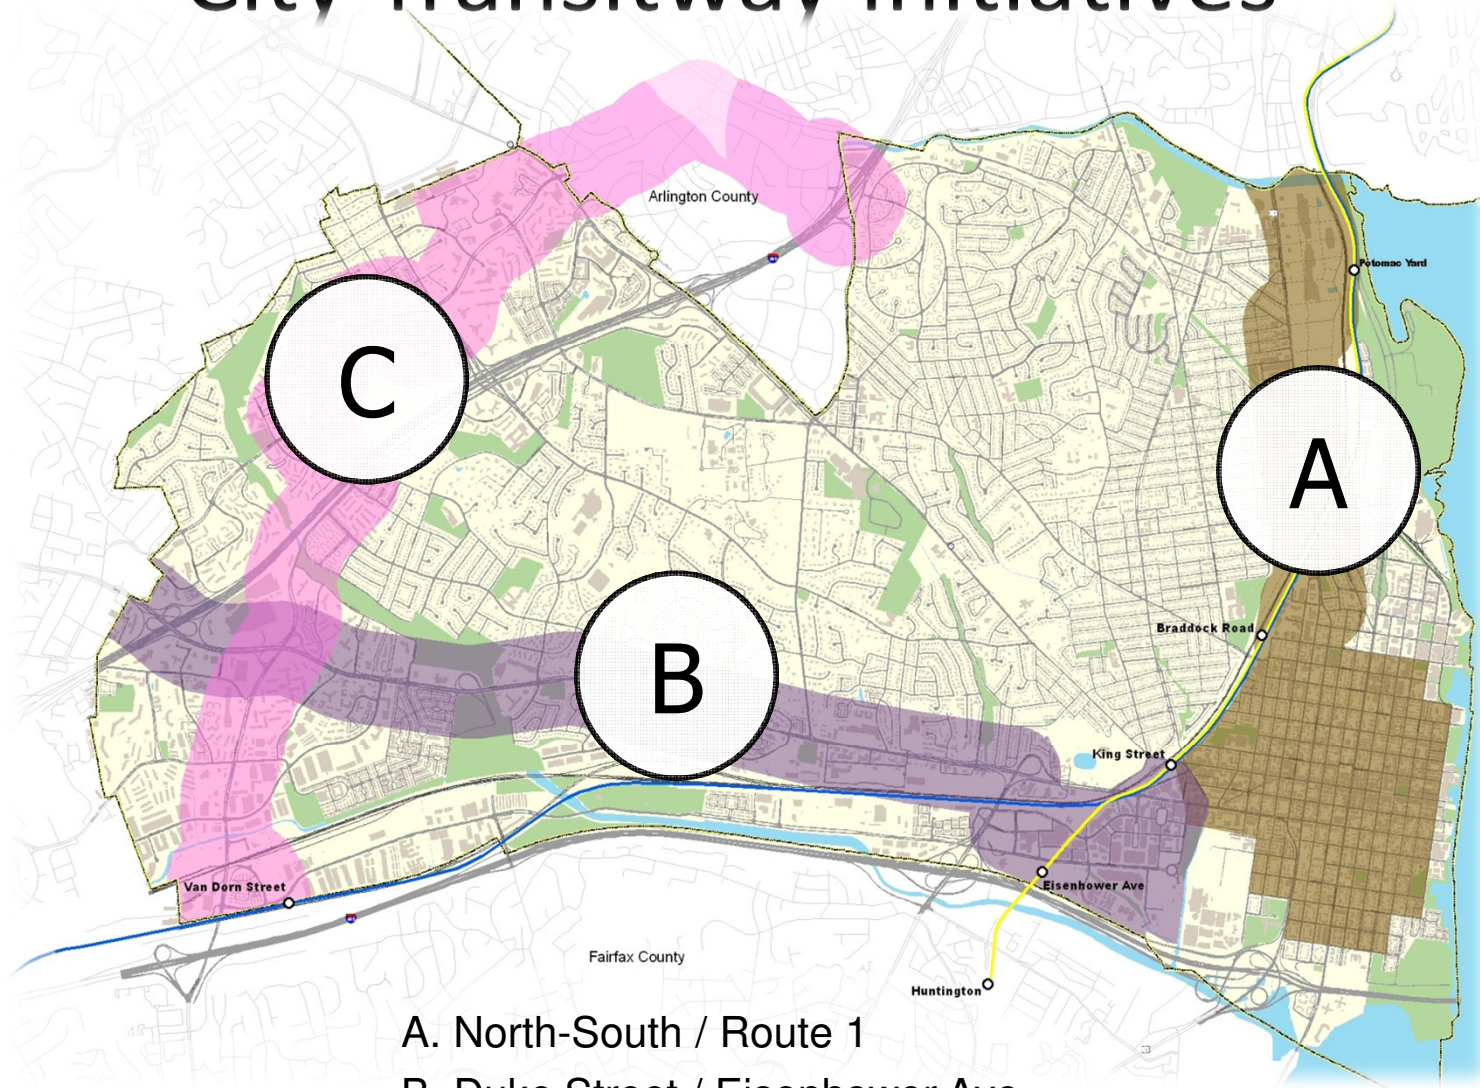

City Transitway Initiatives

- A. North-South / Route 1
- B. Duke Street / Eisenhower Ave
- C. Beauregard/Van Dorn