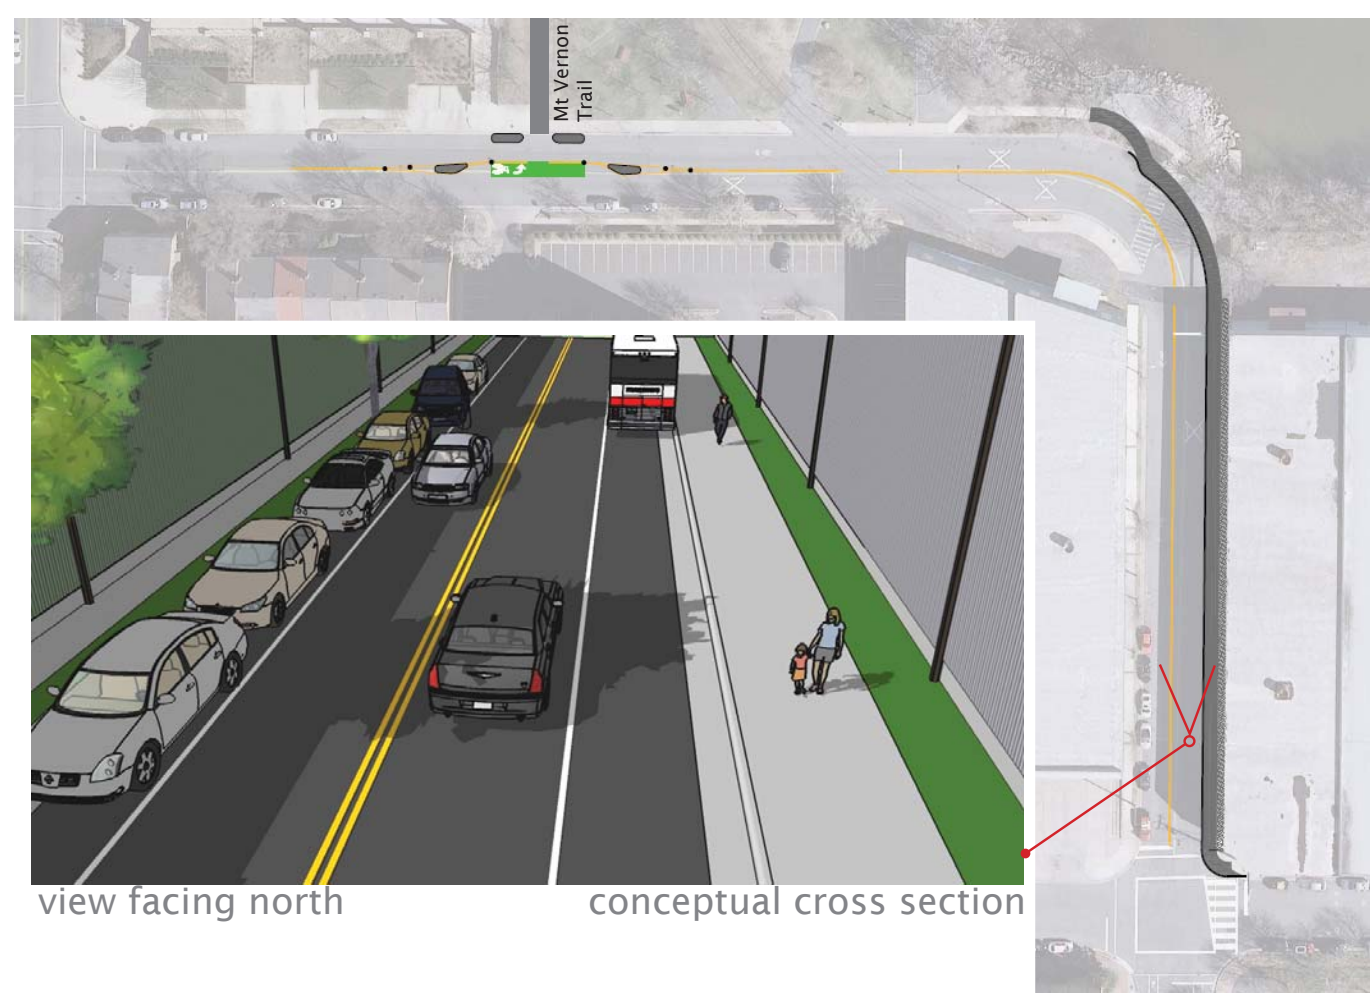

SITE-SPECIFIC IMPROVEMENTS: MT. VERNON TRAIL CONNECTION

SHORT-TERM IMPROVEMENT

- Provides temporary sidewalk connection on the east side of Union Street
- Adds bike box for left-turning vehicles
- Removes crosswalk at corner of Pendleton Street & Union Street

MID-TERM IMPROVEMENT (pre-development)

- Curb shifts to provide full sidewalk connection on the east side of Union Street
- Formalizes bike box for left-turning vehicles
- Connection could be further improved with site redevelopment

SITE ISSUES

- Mount Vernon Trail connection to Union Street at Pendleton Street
- Pedestrian crossing where Union Street and Pendleton Street intersect
- Connection between Oronoco Park and Founders Park
- Four-hour motorcoach parking on the east side of Union Street