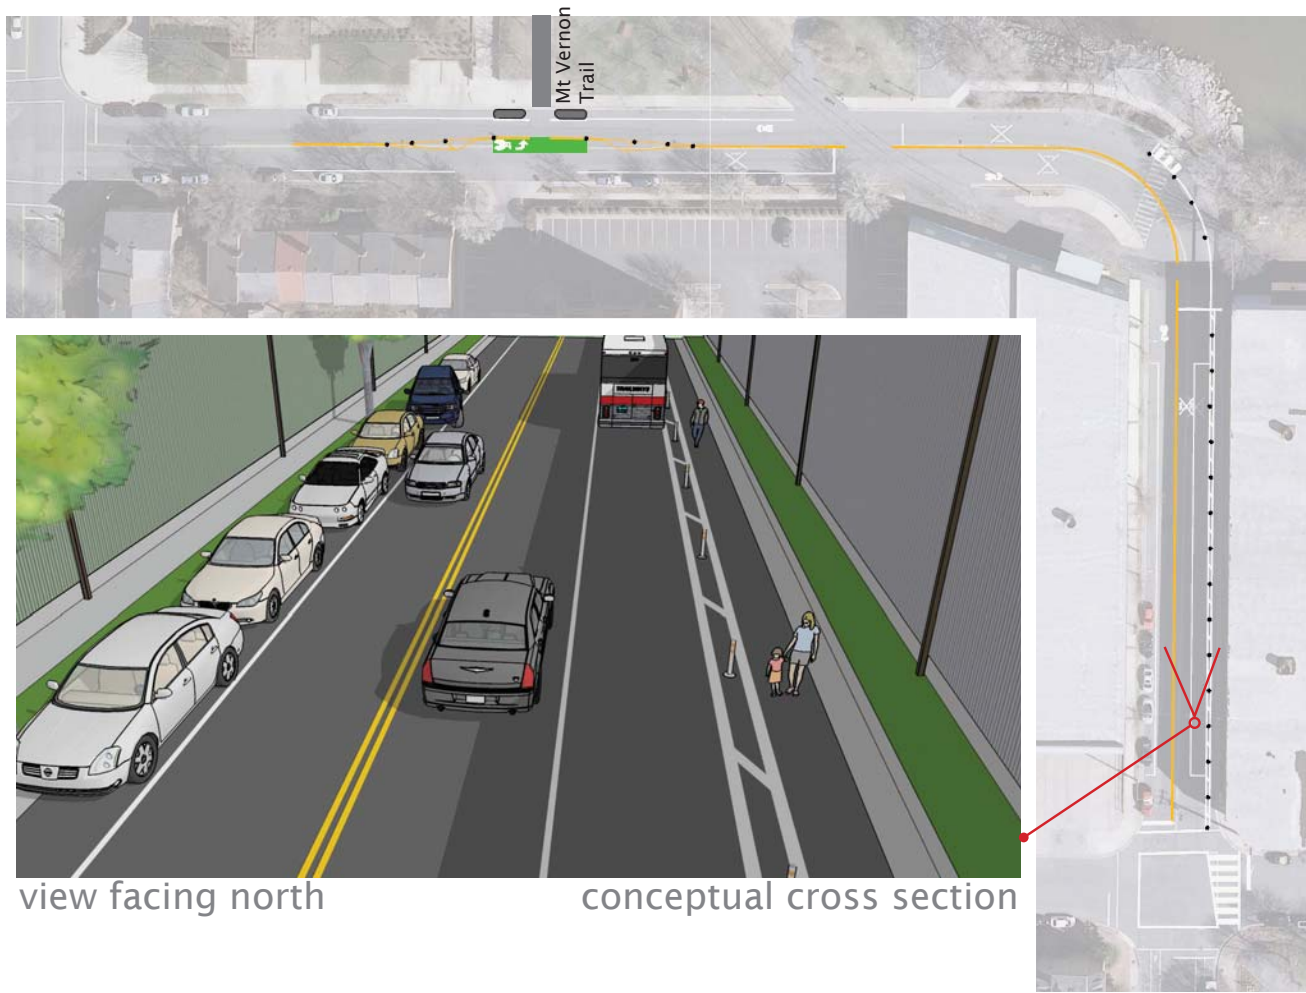

SITE-SPECIFIC IMPROVEMENTS: MT. VERNON TRAIL CONNECTION

SHORT-TERM IMPROVEMENT

- Provides temporary sidewalk connection on the east side of Union Street
- Adds bike box for left-turning vehicles
- Removes crosswalk at corner of Pendleton Street & Union Street

MID-TERM IMPROVEMENT (pre-development)

- Curb shifts to provide full sidewalk connection on the east side of Union Street
- Formalizes bike box for left-turning vehicles
- Connection could be further improved with site redevelopment

SITE ISSUES

- Mount Vernon Trail connection to Union Street at Pendleton Street
- Pedestrian crossing where Union Street and Pendleton Street intersect
- Connection between Oronoco Park and Founders Park
- Four-hour motorcoach parking on the east side of Union Street