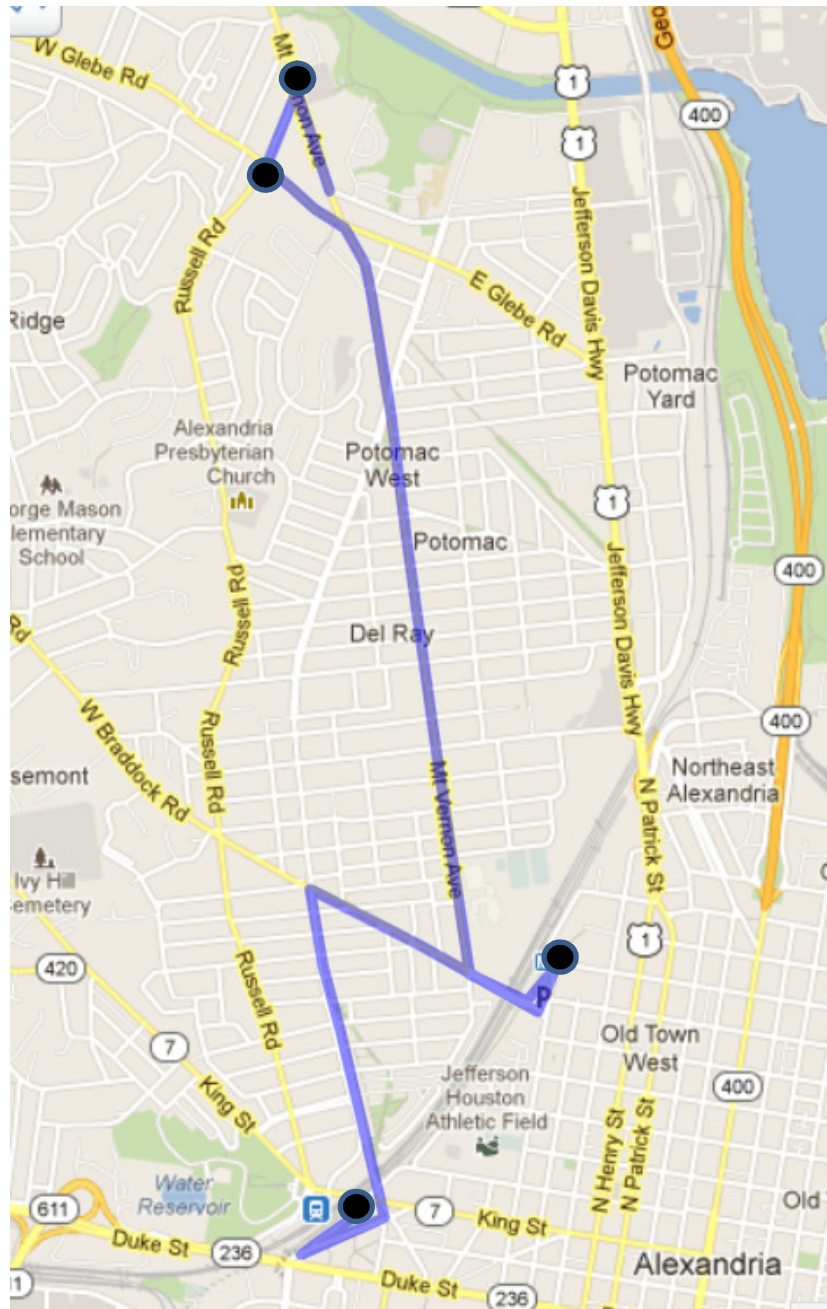

Attachment 1: Del Ray-Arlandria Trolley

via King Street Metrorail Station, Commonwealth Avenue, Braddock Road Metrorail Station, Mt Vernon Avenue, West Glebe Road, Russell Road

Days/Hours of Operation

Thursdays & Fridays:
3:00 PM – 10:30 PM

Saturdays & Sundays:
11:30 AM – 10:30 PM

Headways: 30 minutes

Travel Time/Distance by Segment