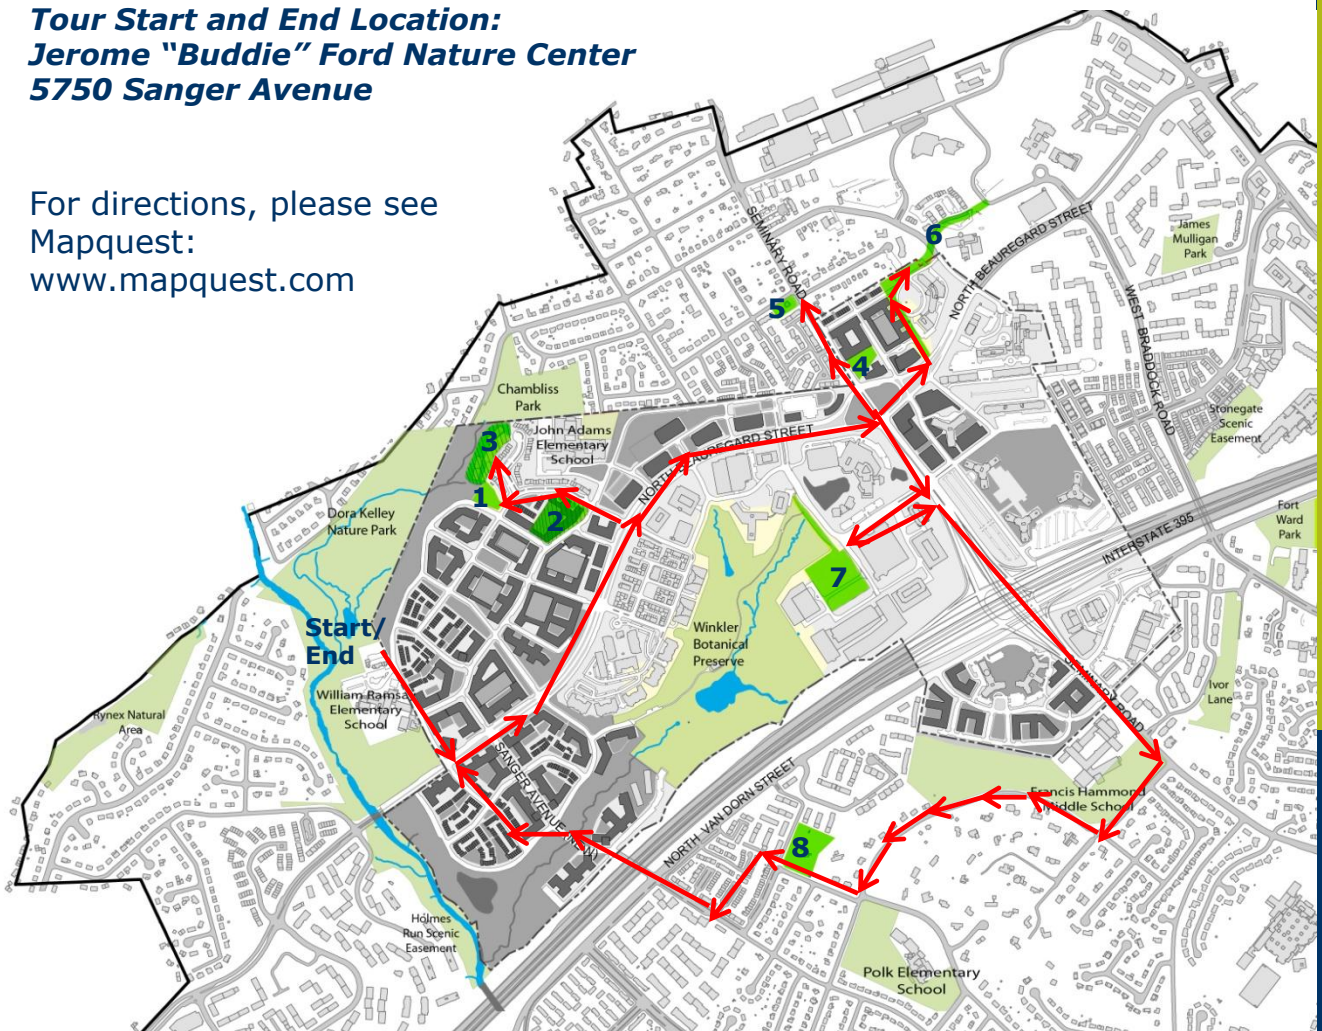

Tour Map & Itinerary

Site Tour 7:00 – 8:30 PM* (approximate times noted)

1. Town Center
2. Winston Court
3. Garden Apartments
4. Foster Fairbanks
5. Seminary & Echols
6. Trail Connection – Linear Park
7. IDA Vacant Land
8. Polk / Pelham

Tour Start and End Location:
Jerome "Buddie" Ford Nature Center
5750 Sanger Avenue

For directions, please see
Mapquest:
www.mapquest.com

BEAUREGARD